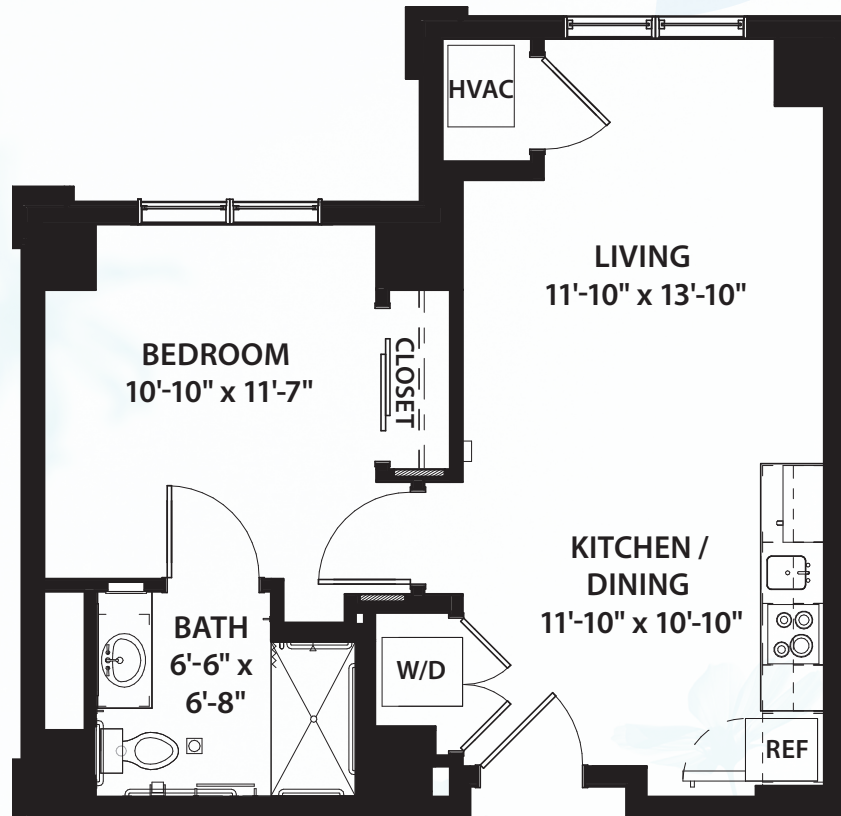

# AZALEA VIEW / ASSISTED LIVING

ONE BEDROOM / ONE BATHROOM / 536 SQ. FT.

\* Size and dimensions may vary

3750 Peachtree Road, N.E., Atlanta, GA 30319 | 404-365-3163 | CanterburyCourt.org