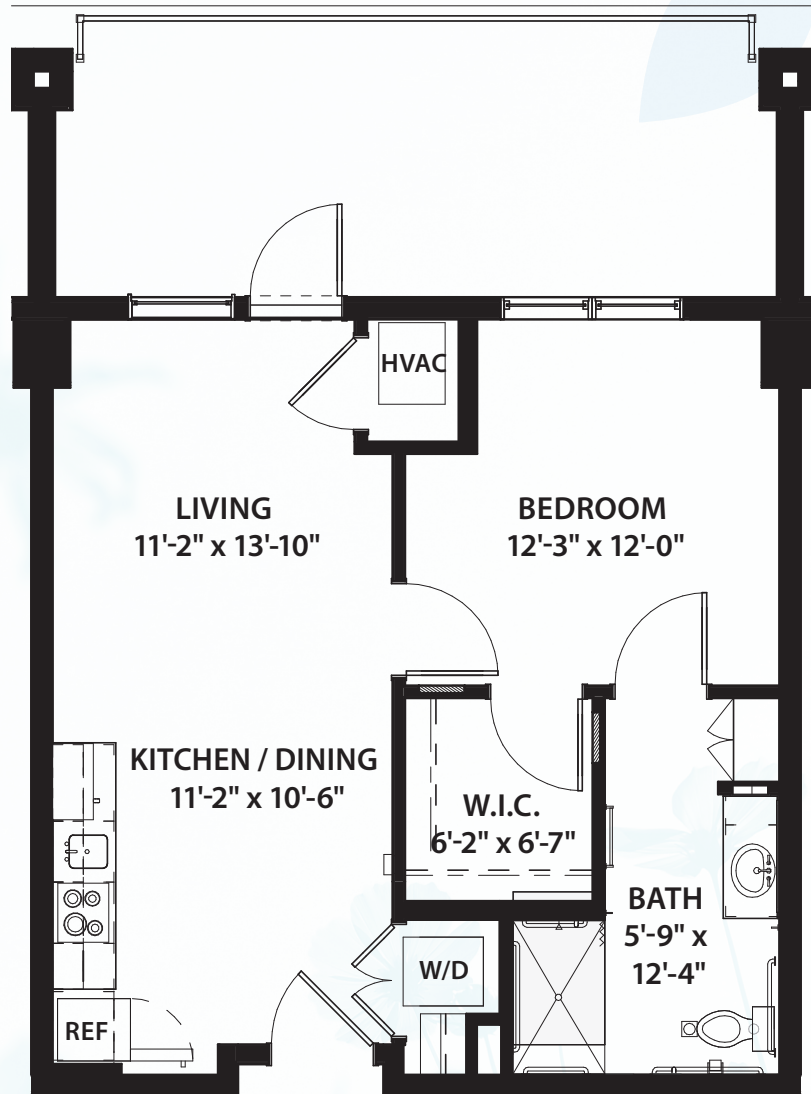

AZALEA VIEW / ASSISTED LIVING

ONE BEDROOM / ONE BATHROOM WITH BALCONY / 580 SQ. FT.

* Size and dimensions may vary

 **Canterbury Court**
Where lives blossom

3750 Peachtree Road, N.E., Atlanta, GA 30319 | 404-365-3163 | CanterburyCourt.org