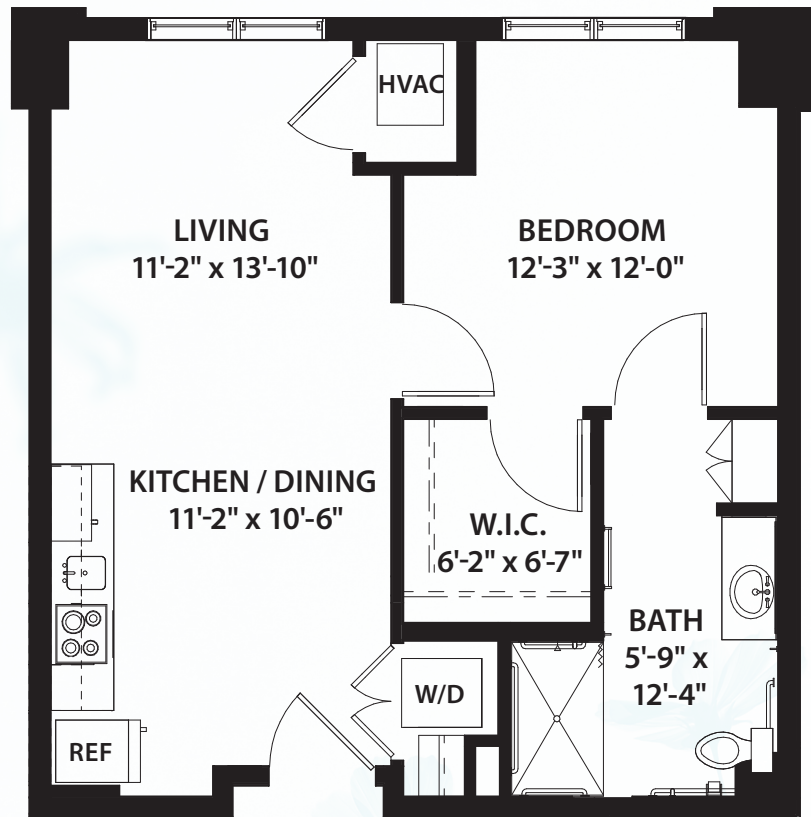

AZALEA VIEW / ASSISTED LIVING

ONE BEDROOM / ONE BATHROOM / 580 SQ.FT.

* Size and dimensions may vary

 **Canterbury Court**
Where lives blossom

3750 Peachtree Road, N.E., Atlanta, GA 30319 | 404-365-3163 | CanterburyCourt.org