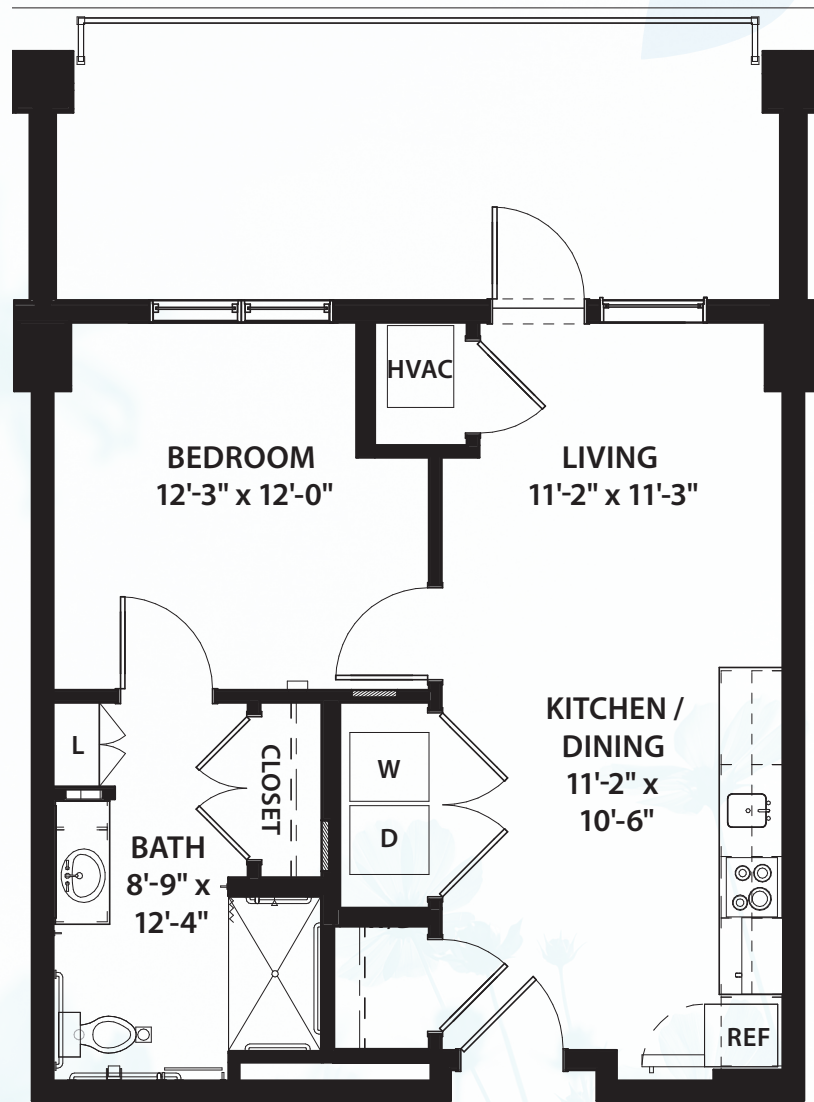

AZALEA VIEW / ASSISTED LIVING

ONE BEDROOM / ONE BATHROOM / ADA / 580 SQ. FT.

* Size and dimensions may vary

3750 Peachtree Road, N.E., Atlanta, GA 30319 | 404-365-3163 | CanterburyCourt.org