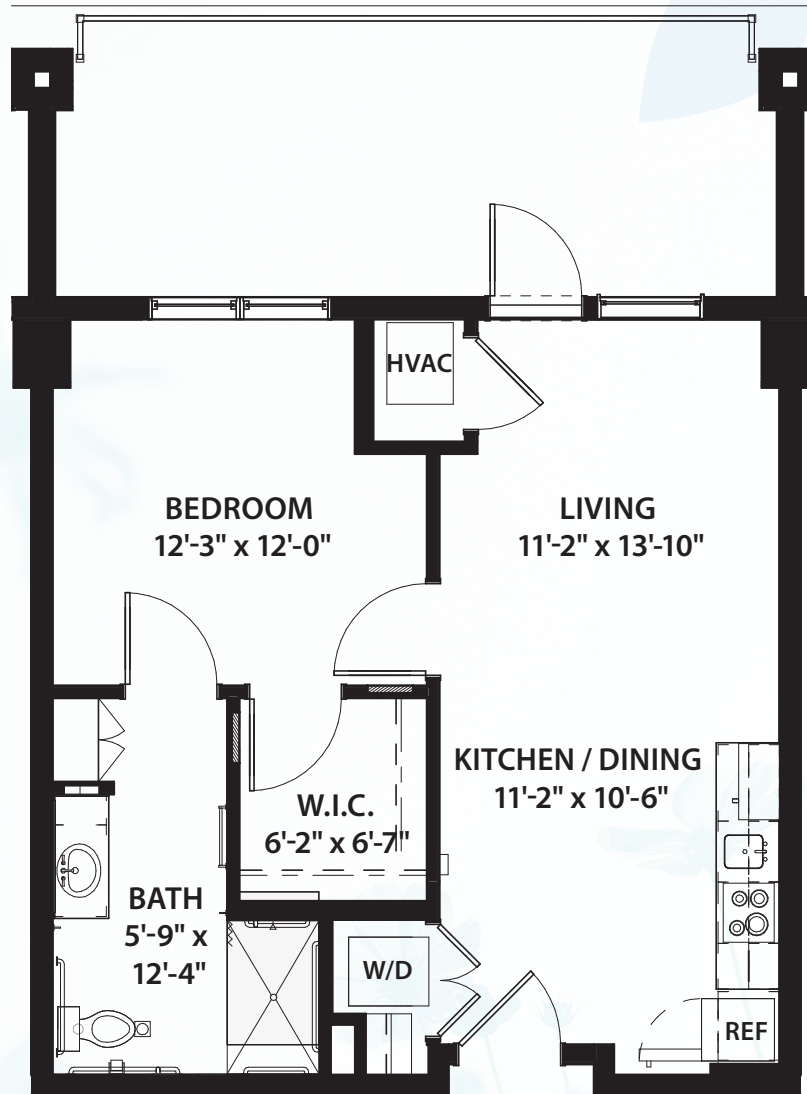

AZALEA VIEW / ASSISTED LIVING

ONE BEDROOM / ONE BATHROOM WITH BALCONY / 580 SQ. FT.

* Size and dimensions may vary

 **Canterbury Court**
Where lives blossom

3750 Peachtree Road, N.E., Atlanta, GA 30319 | 404-365-3163 | CanterburyCourt.org