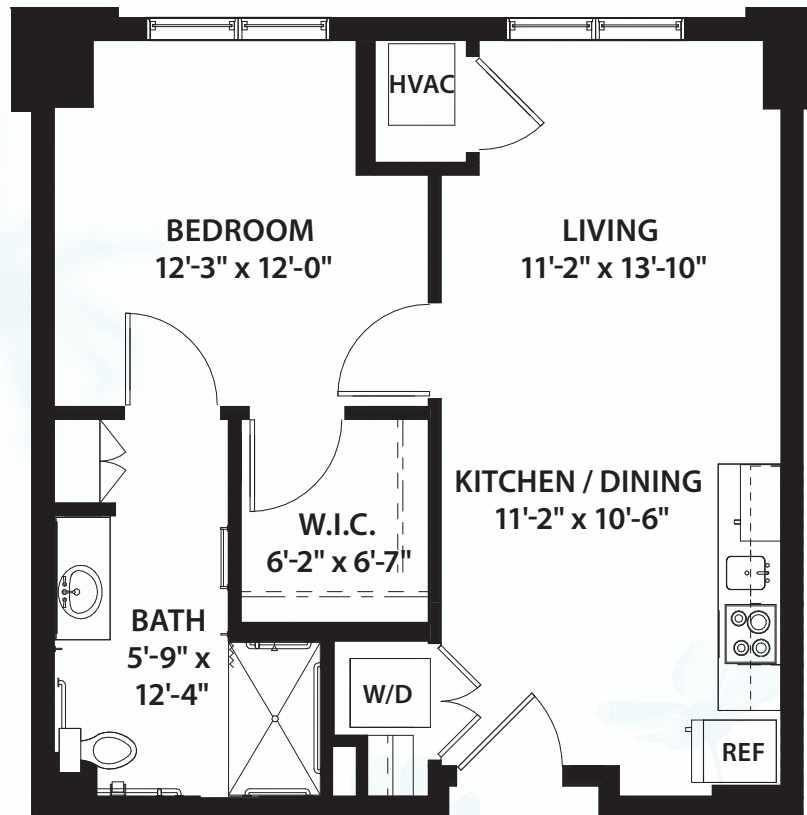

AZALEA VIEW / ASSISTED LIVING

ONE BEDROOM / ONE BATHROOM / 580 SQ.FT.

* Size and dimensions may vary

 **Canterbury Court**
Where lives blossom

3750 Peachtree Road, N.E., Atlanta, GA 30319 | 404-365-3163 | CanterburyCourt.org