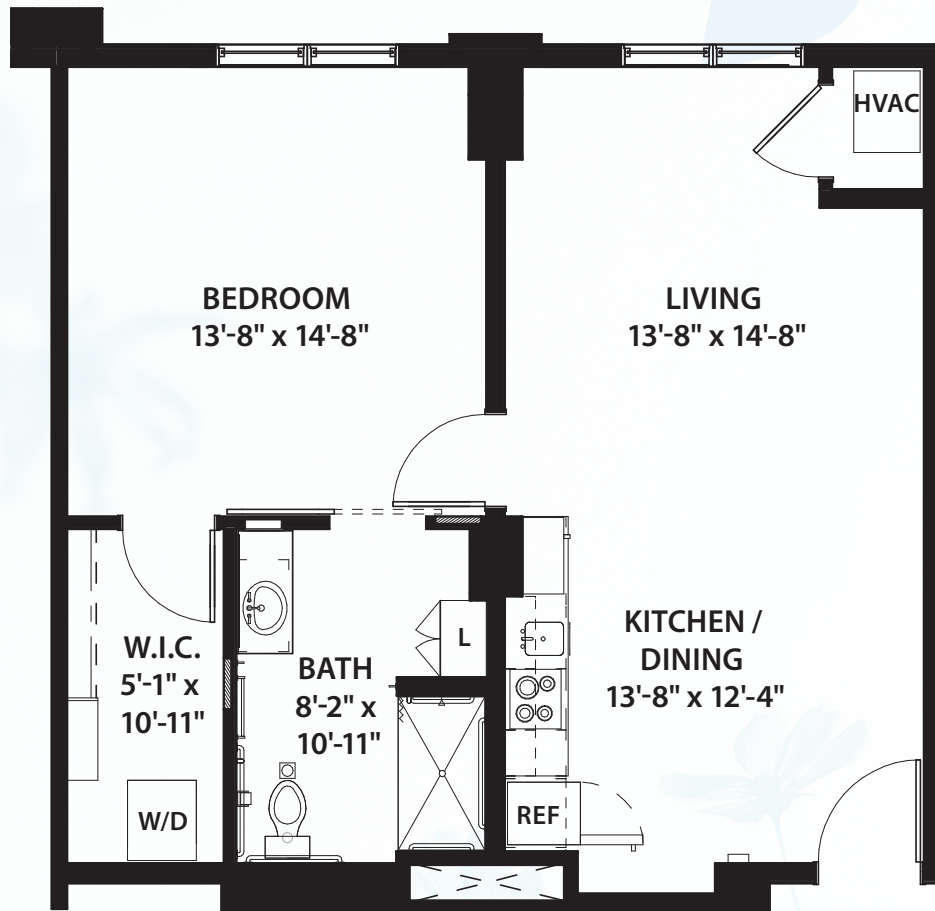

AZALEA VIEW / ASSISTED LIVING

ONE BEDROOM / ONE BATHROOM / 727 SQ. FT.

* Size and dimensions may vary

3750 Peachtree Road, N.E., Atlanta, GA 30319 | 404-365-3163 | CanterburyCourt.org