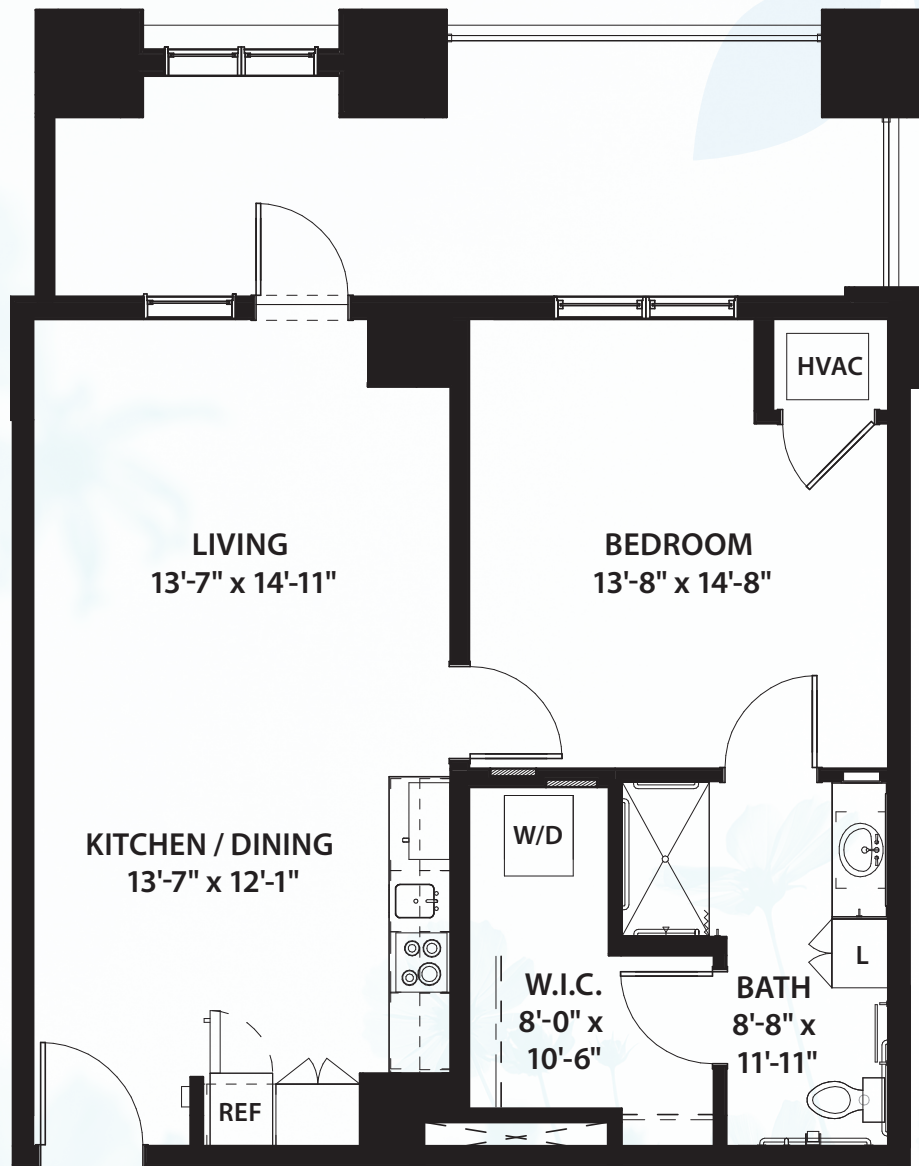

AZALEA VIEW / ASSISTED LIVING

ONE BEDROOM / ONE BATHROOM / 727 SQ. FT.

* Size and dimensions may vary

3750 Peachtree Road, N.E., Atlanta, GA 30319 | 404-365-3163 | CanterburyCourt.org