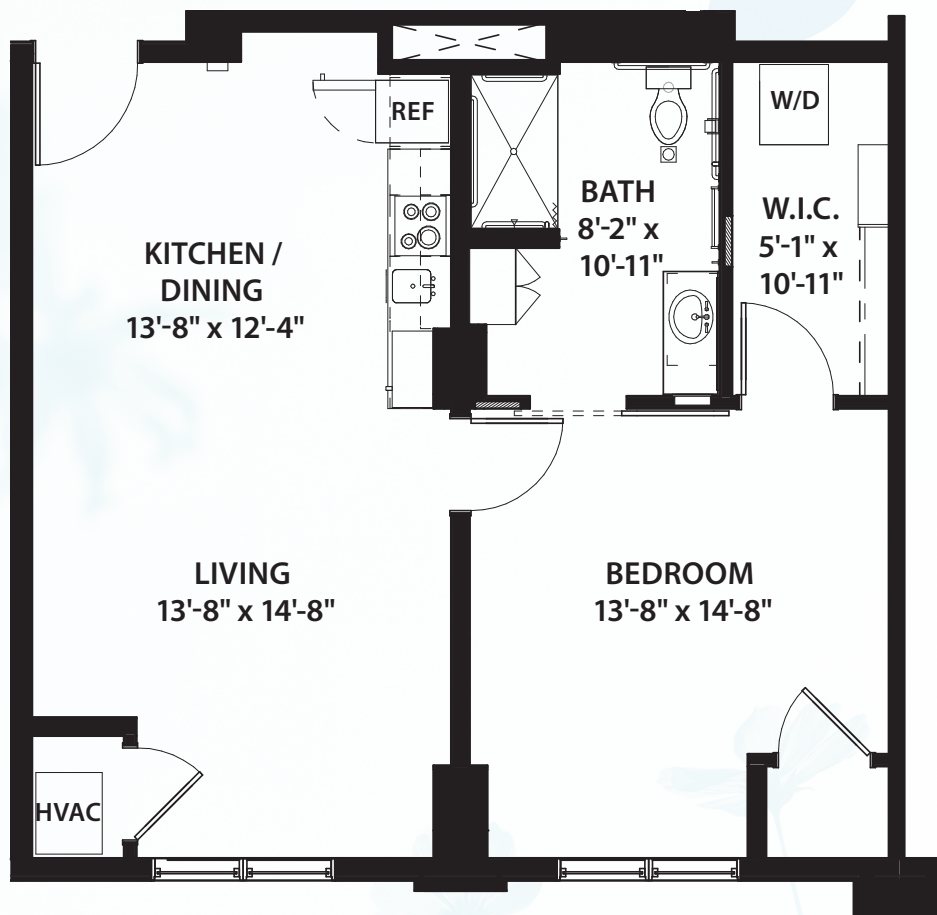

**AZALEA VIEW / ASSISTED LIVING**

**ONE BEDROOM / ONE BATHROOM / 727 SQ. FT. / 220I AND 230I**

\* Size and dimensions may vary

3750 Peachtree Road, N.E., Atlanta, GA 30319 | 404-365-3163 | CanterburyCourt.org