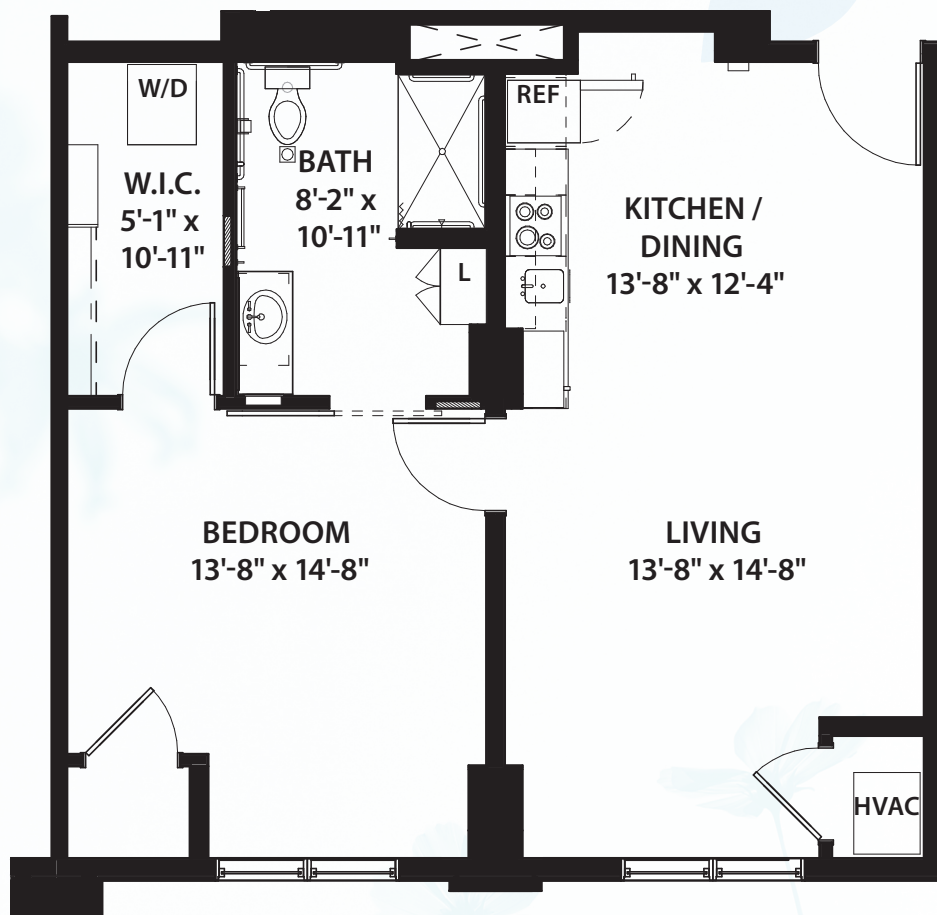

# AZALEA VIEW / ASSISTED LIVING

ONE BEDROOM / ONE BATHROOM / 727 SQ. FT. / 2202 AND 2302

\* Size and dimensions may vary

3750 Peachtree Road, N.E., Atlanta, GA 30319 | 404-365-3163 | CanterburyCourt.org