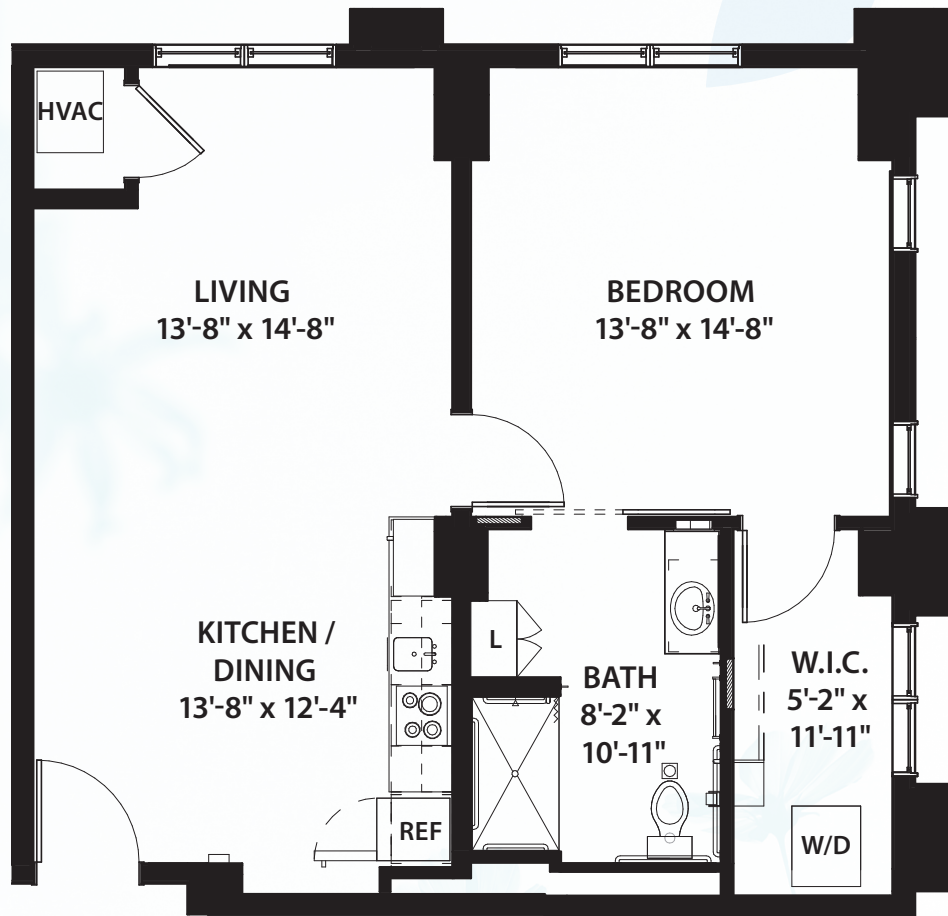

AZALEA VIEW / ASSISTED LIVING

ONE BEDROOM / ONE BATHROOM / 738 SQ. FT.

* Size and dimensions may vary

3750 Peachtree Road, N.E., Atlanta, GA 30319 | 404-365-3163 | CanterburyCourt.org