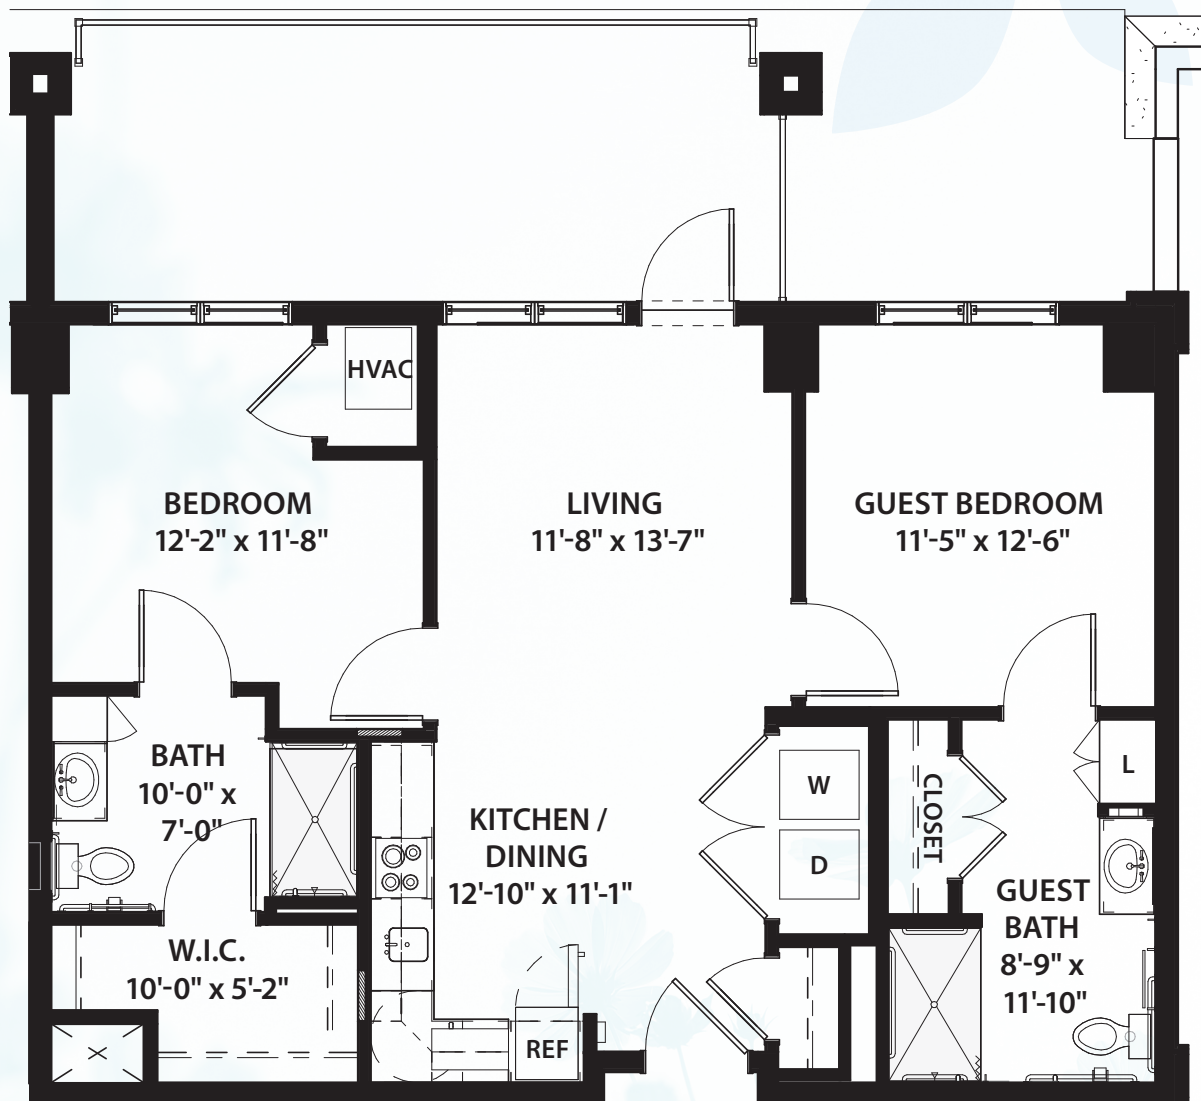

# AZALEA VIEW / ASSISTED LIVING

## TWO BEDROOM / TWO BATHROOM WITH BALCONY / 869 SQ. FT.

\* Size and dimensions may vary

3750 Peachtree Road, N.E., Atlanta, GA 30319 | 404-365-3163 | CanterburyCourt.org