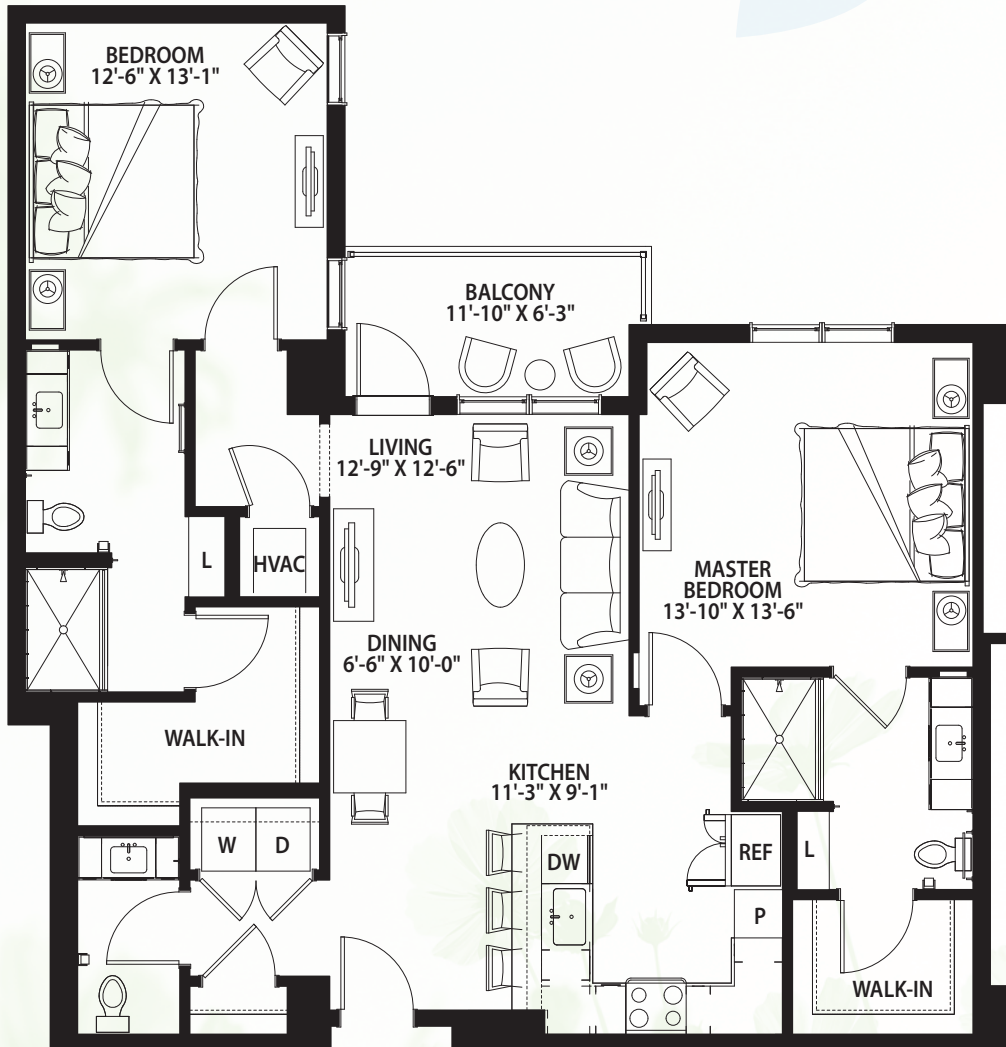

# Birch

TWO BEDROOM / TWO AND A HALF BATHROOM / 1,300 SQ. FT.  
GARDEN TOWER

\* Size and dimensions may vary

 **Canterbury Court**  
*Where lives blossom*

3750 Peachtree Road, N.E., Atlanta, GA 30319 | 404-365-3163 | [CanterburyCourt.org](http://CanterburyCourt.org)