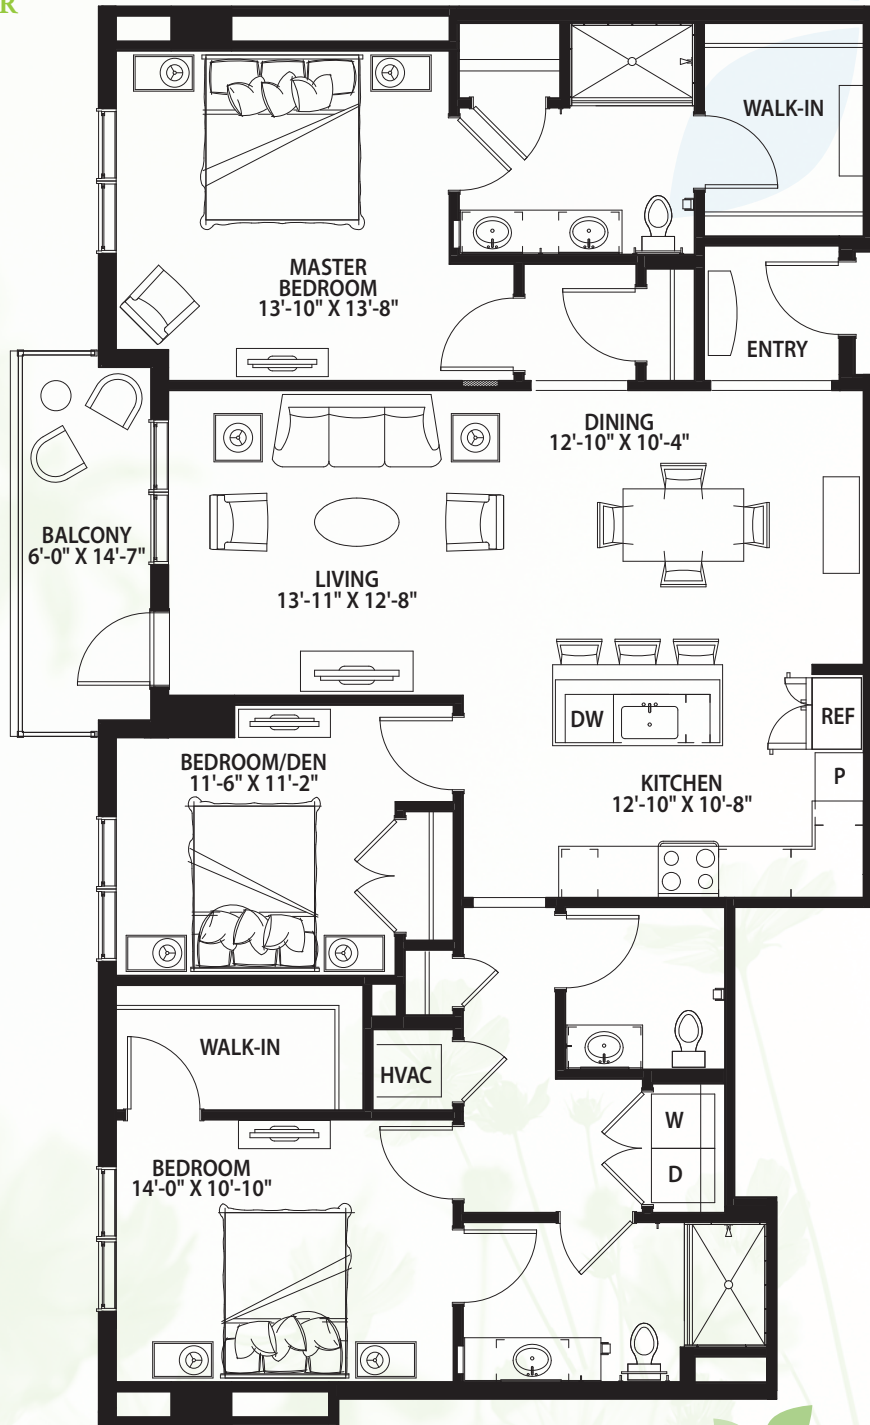

Cedar

THREE BEDROOM / TWO AND A HALF BATHROOM / 1,685 SQ. FT.
GARDEN TOWER

* Size and dimensions may vary

 **Canterbury Court**
Where lives blossom

3750 Peachtree Road, N.E., Atlanta, GA 30319 | 404-365-3163 | CanterburyCourt.org