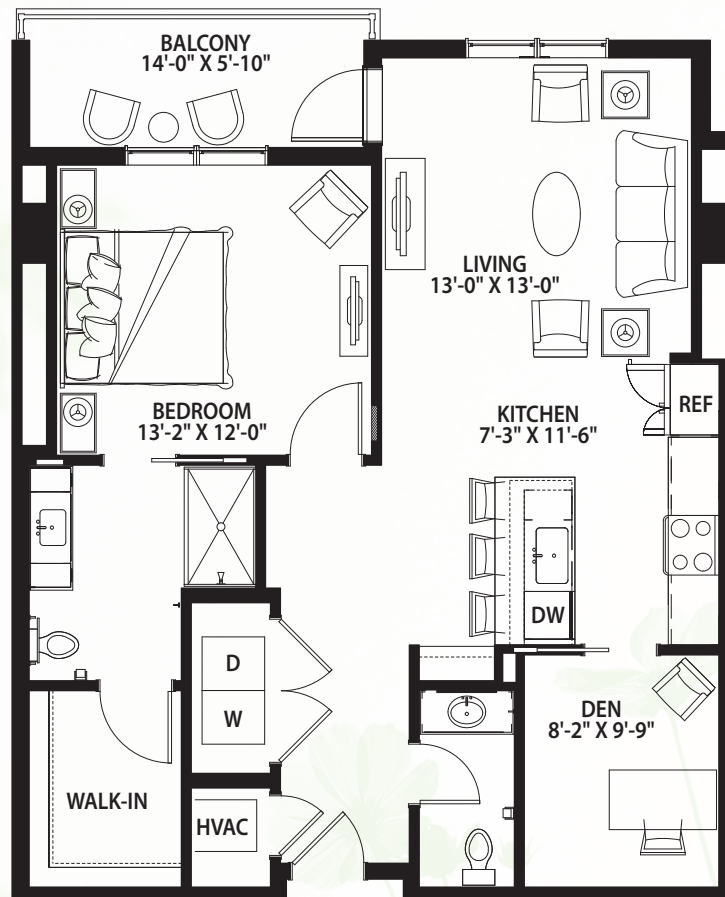

Cypress

ONE BEDROOM WITH DEN / ONE AND A HALF BATHROOM / 987 SQ. FT.
GARDEN TOWER

* Size and dimensions may vary

 **Canterbury Court**
Where lives blossom

3750 Peachtree Road, N.E., Atlanta, GA 30319 | 404-365-3163 | CanterburyCourt.org