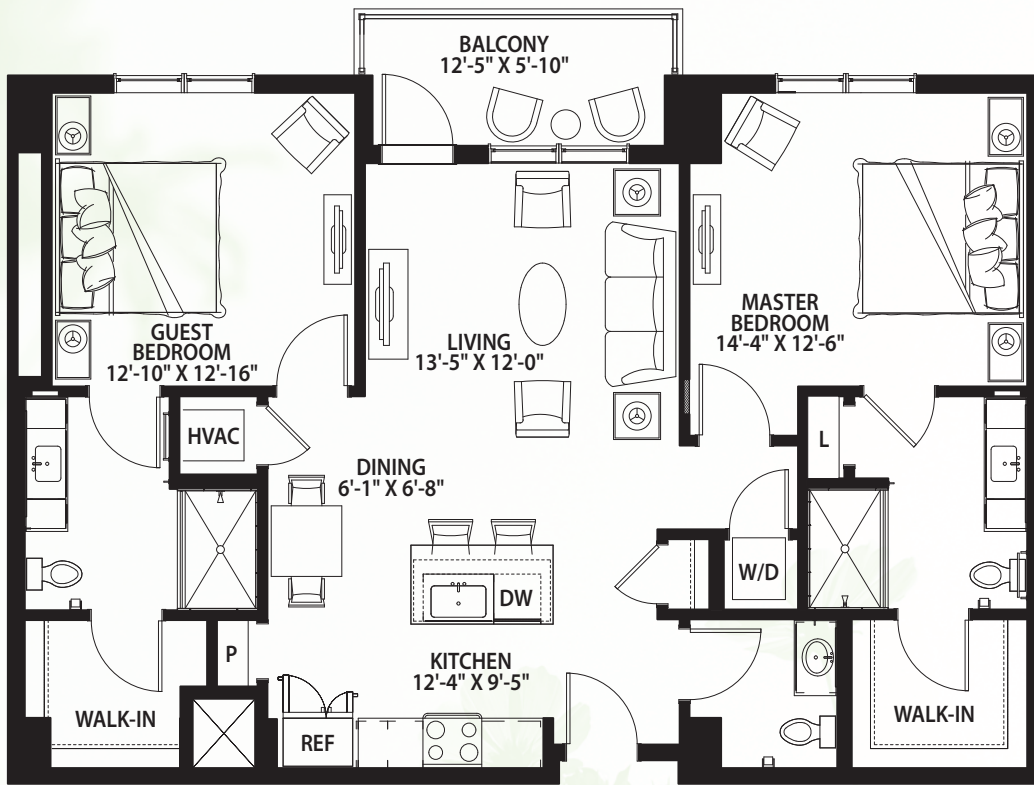

Elm

TWO BEDROOM / TWO AND A HALF BATHROOM / 1,245 SQ. FT.
GARDEN TOWER

* Size and dimensions may vary

 **Canterbury Court**
Where lives blossom

3750 Peachtree Road, N.E., Atlanta, GA 30319 | 404-365-3163 | CanterburyCourt.org