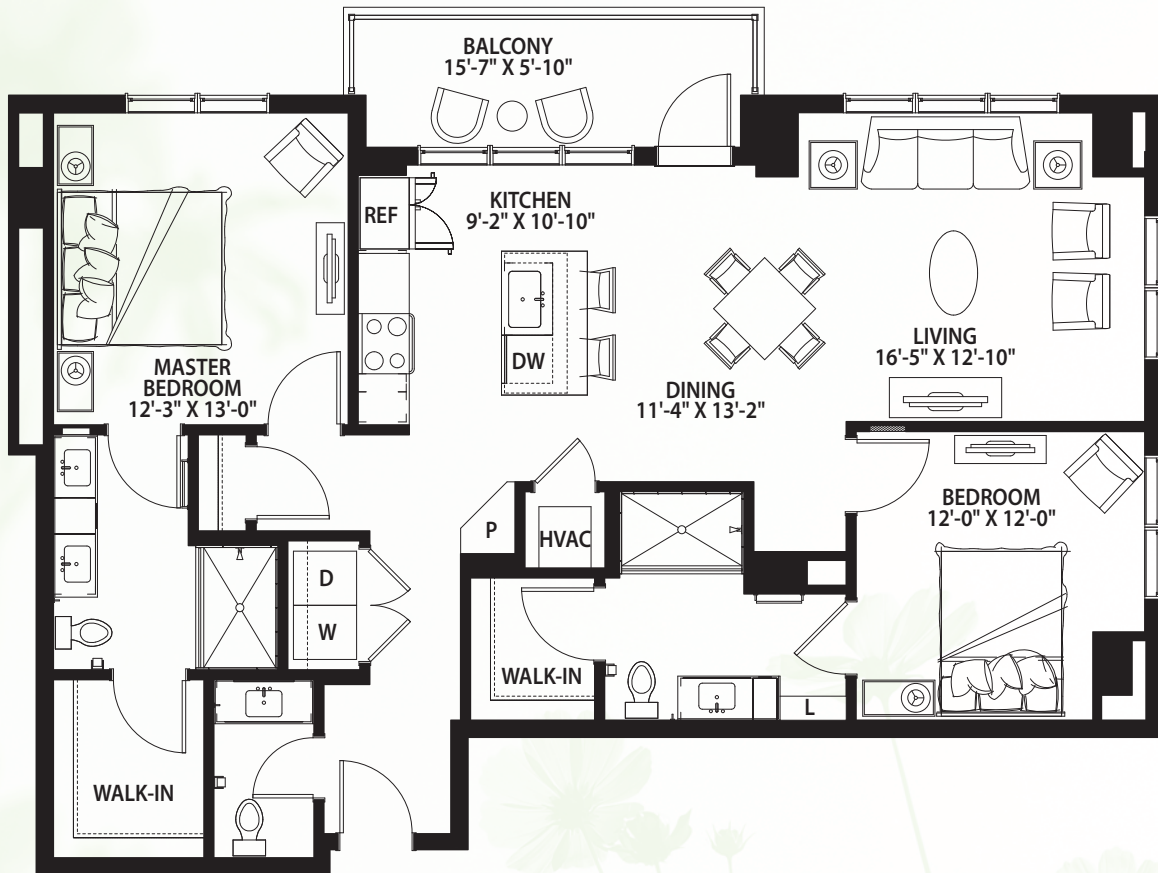

Evergreen

TWO BEDROOM / TWO AND A HALF BATHROOM / 1,285 SQ. FT.
GARDEN TOWER

* Size and dimensions may vary

 **Canterbury Court**
Where lives blossom

3750 Peachtree Road, N.E., Atlanta, GA 30319 | 404-365-3163 | CanterburyCourt.org