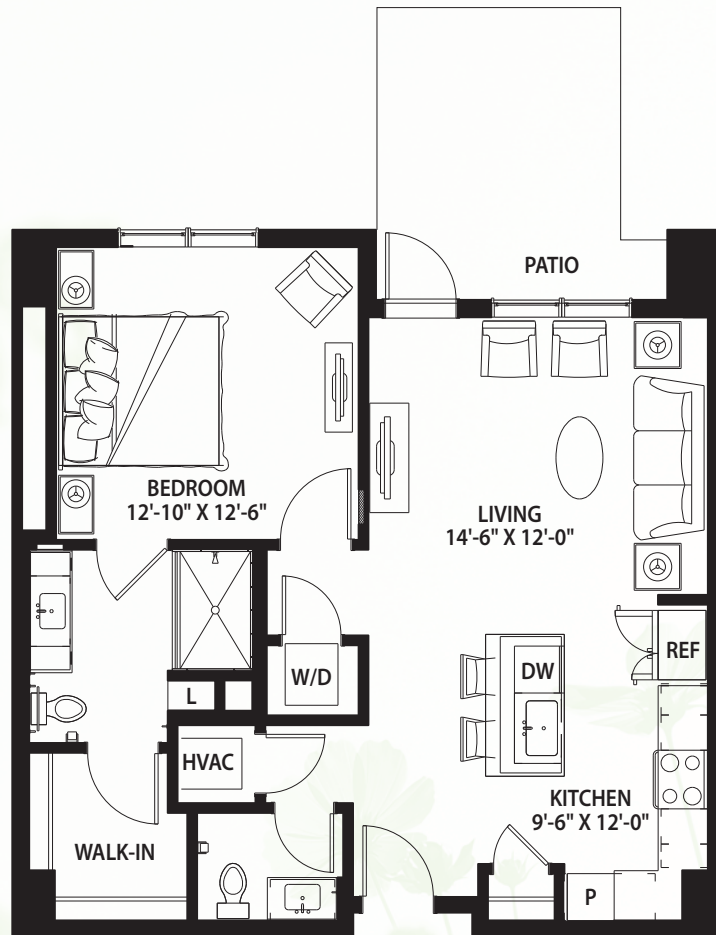

Holly

ONE BEDROOM / ONE AND A HALF BATHROOM / 831 SQ. FT.
GARDEN TOWER

* Size and dimensions may vary

 **Canterbury Court**
Where lives blossom

3750 Peachtree Road, N.E., Atlanta, GA 30319 | 404-365-3163 | CanterburyCourt.org