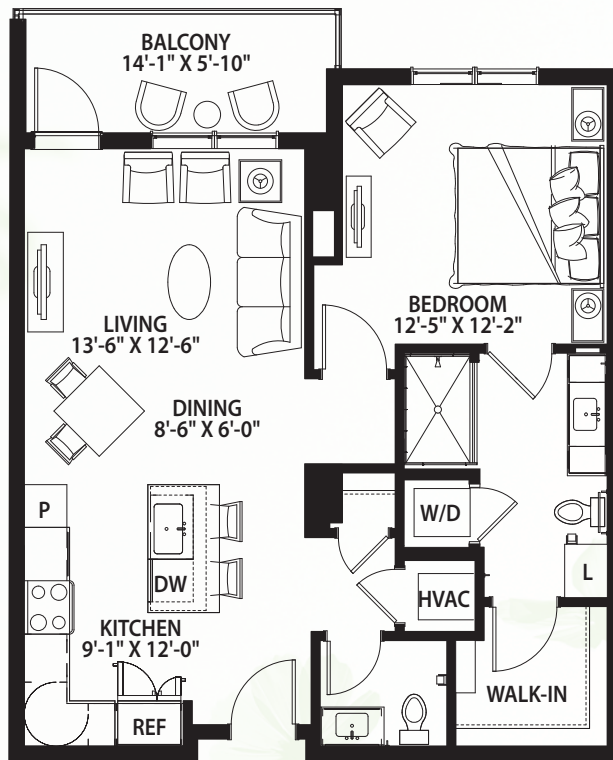

# Ivy

ONE BEDROOM / ONE AND A HALF BATHROOM / 856 SQ. FT.  
GARDEN TOWER

\* Size and dimensions may vary

 **Canterbury Court**  
*Where lives blossom*

3750 Peachtree Road, N.E., Atlanta, GA 30319 | 404-365-3163 | [CanterburyCourt.org](http://CanterburyCourt.org)