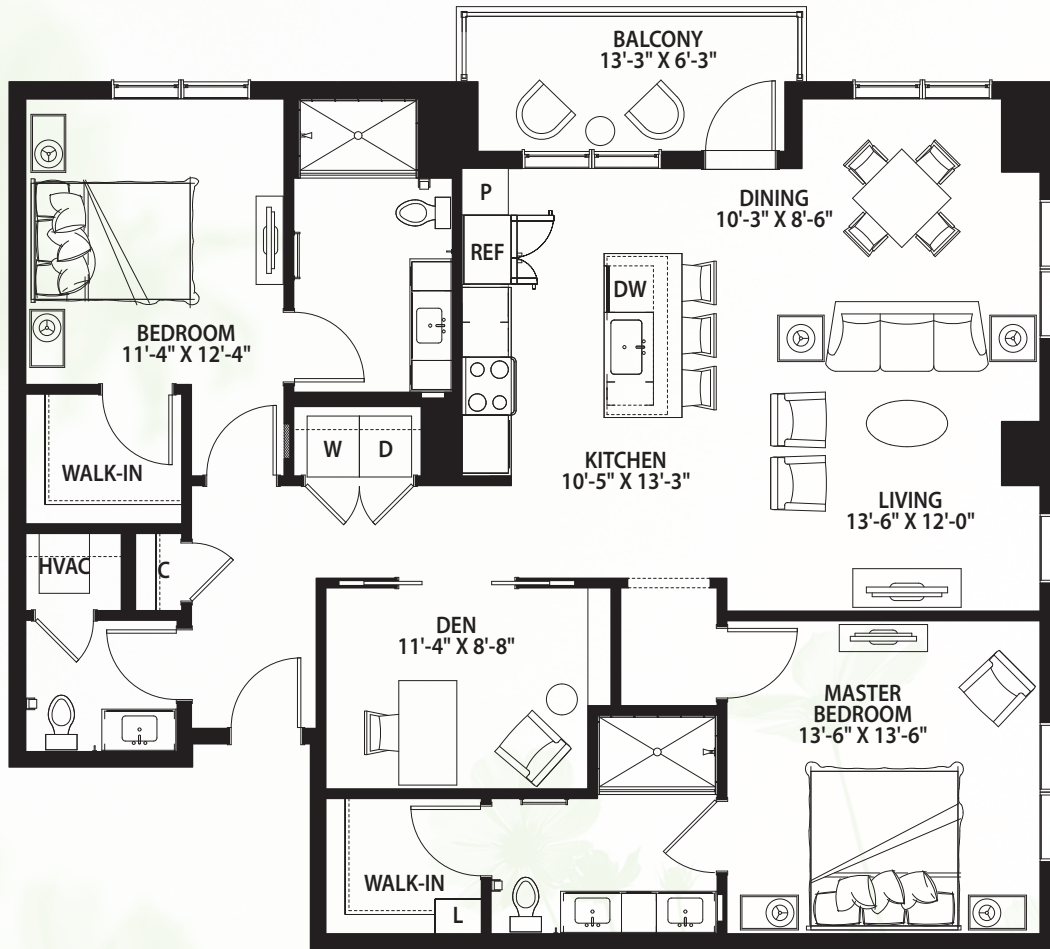

# Jasmine

TWO BEDROOM WITH DEN / TWO AND A HALF BATHROOM / 1,508 SQ. FT.  
GARDEN TOWER

\* Size and dimensions may vary

 **Canterbury Court**  
*Where lives blossom*

3750 Peachtree Road, N.E., Atlanta, GA 30319 | 404-365-3163 | [CanterburyCourt.org](http://CanterburyCourt.org)