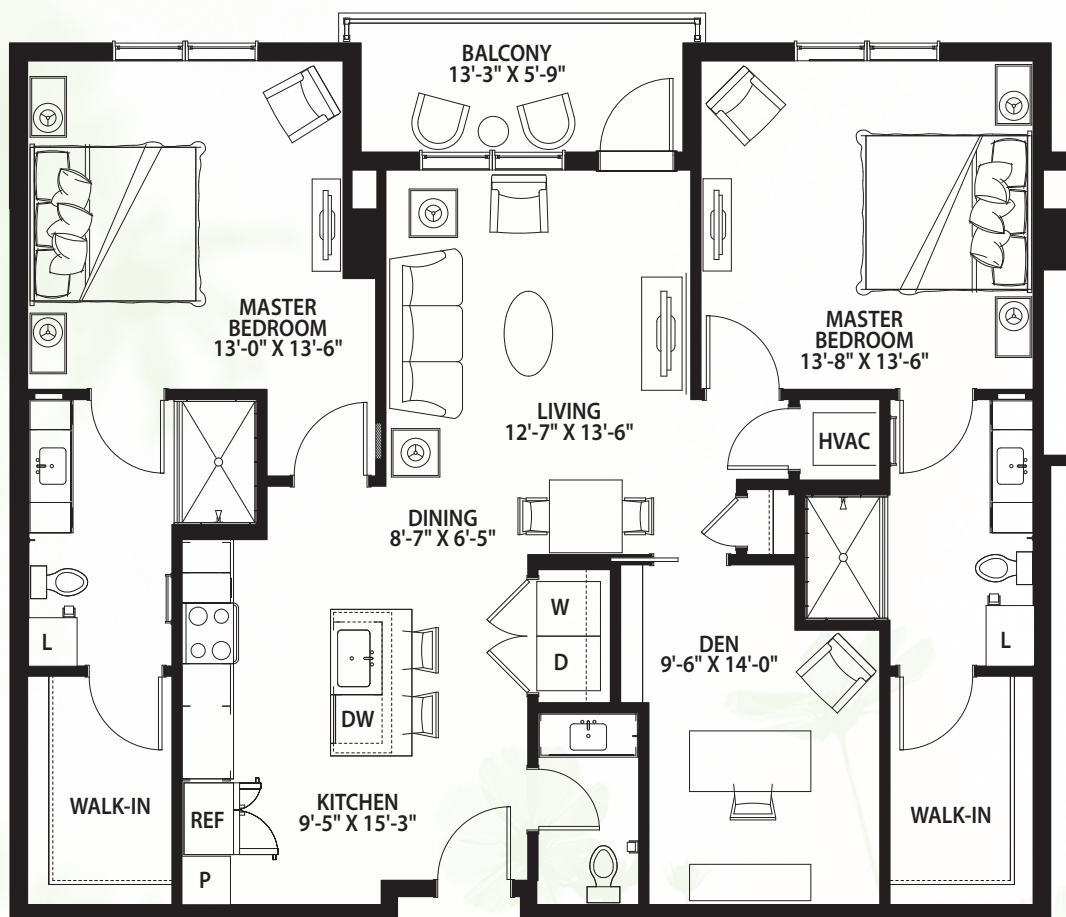

Juniper

TWO BEDROOM WITH DEN / TWO AND A HALF BATHROOM / 1,463 SQ. FT.
GARDEN TOWER

* Size and dimensions may vary

 **Canterbury Court**
Where lives blossom

3750 Peachtree Road, N.E., Atlanta, GA 30319 | 404-365-3163 | CanterburyCourt.org