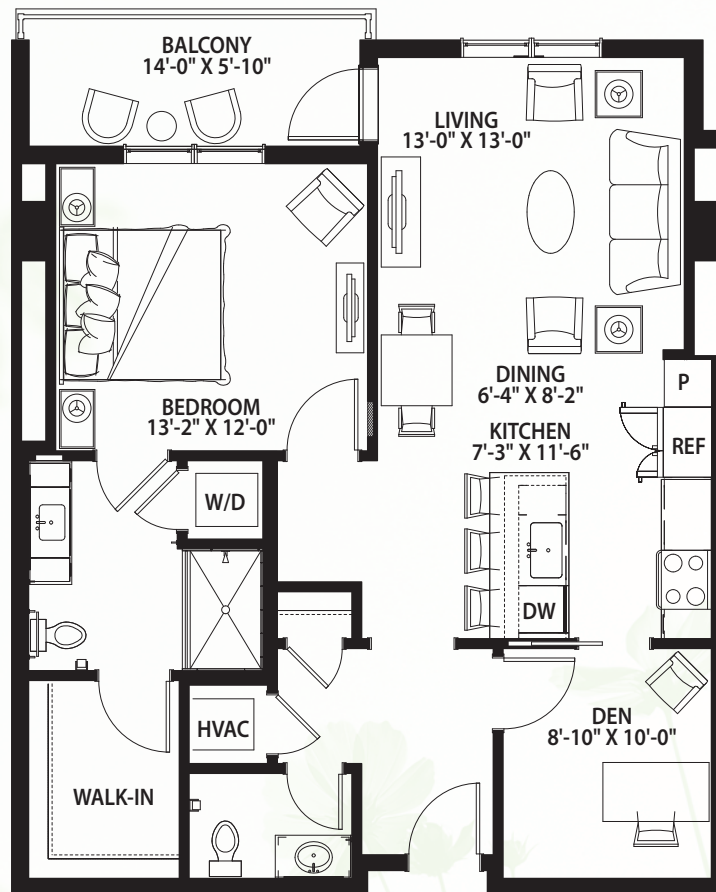

Maple

ONE BEDROOM WITH DEN / ONE AND A HALF BATHROOM / 971 SQ. FT.
GARDEN TOWER

* Size and dimensions may vary

 **Canterbury Court**
Where lives blossom

3750 Peachtree Road, N.E., Atlanta, GA 30319 | 404-365-3163 | CanterburyCourt.org