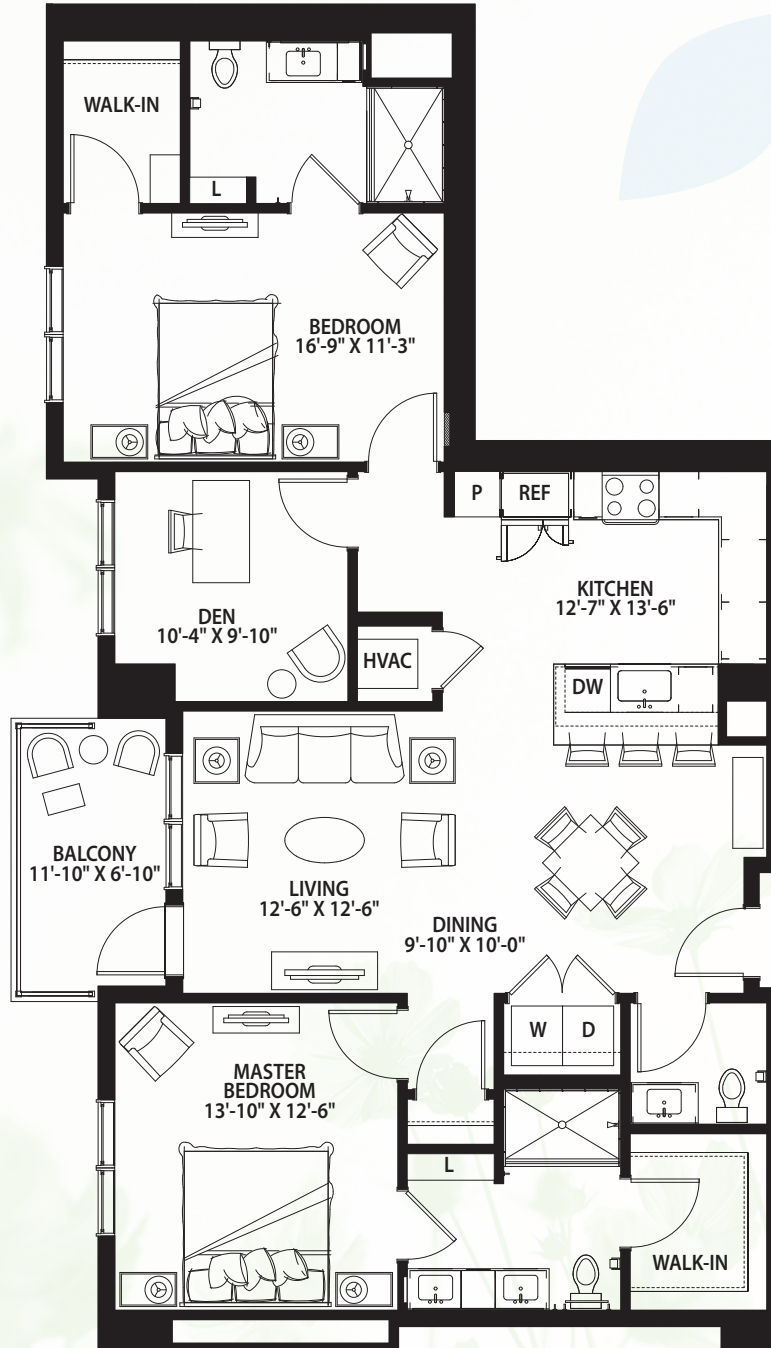

Red Bud

TWO BEDROOM WITH DEN / TWO AND A HALF BATHROOM / 1,452 SQ. FT.
GARDEN TOWER

* Size and dimensions may vary

 **Canterbury Court**
Where lives blossom

3750 Peachtree Road, N.E., Atlanta, GA 30319 | 404-365-3163 | CanterburyCourt.org