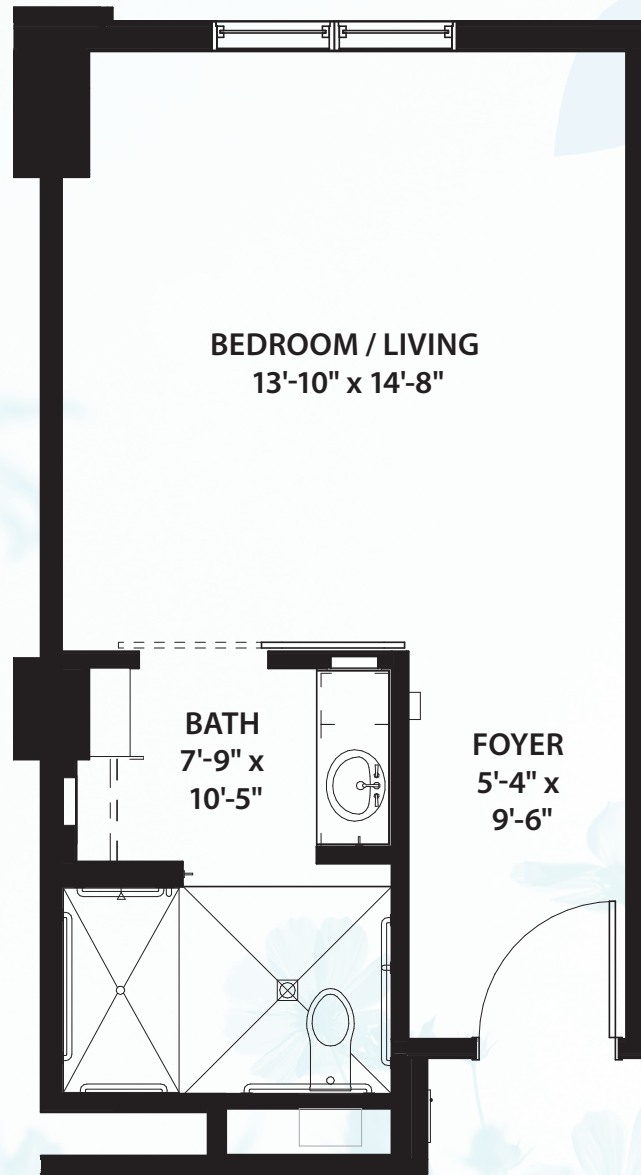

# WISTERIA PARK / MEMORY SUPPORT

ONE BATHROOM / 347 SQ. FT.

\* Size and dimensions may vary

 **Canterbury Court**  
*Where lives blossom*

3750 Peachtree Road, N.E., Atlanta, GA 30319 | 404-365-3163 | [CanterburyCourt.org](http://CanterburyCourt.org)