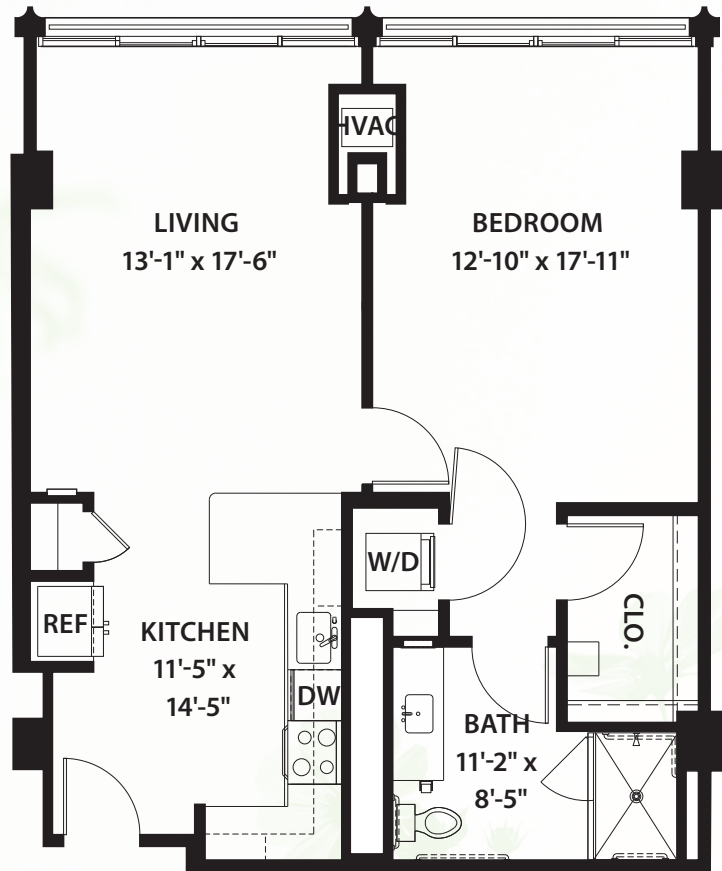

Signature Series
#202 (Type A)

ONE BEDROOM / ONE BATHROOM / 895 SQ.FT.
CLUB TOWER / GARDEN VIEW

* Size and dimensions may vary

 **Canterbury Court**
Where lives blossom

3750 Peachtree Road, N.E., Atlanta, GA 30319 | 404-365-3163 | CanterburyCourt.org