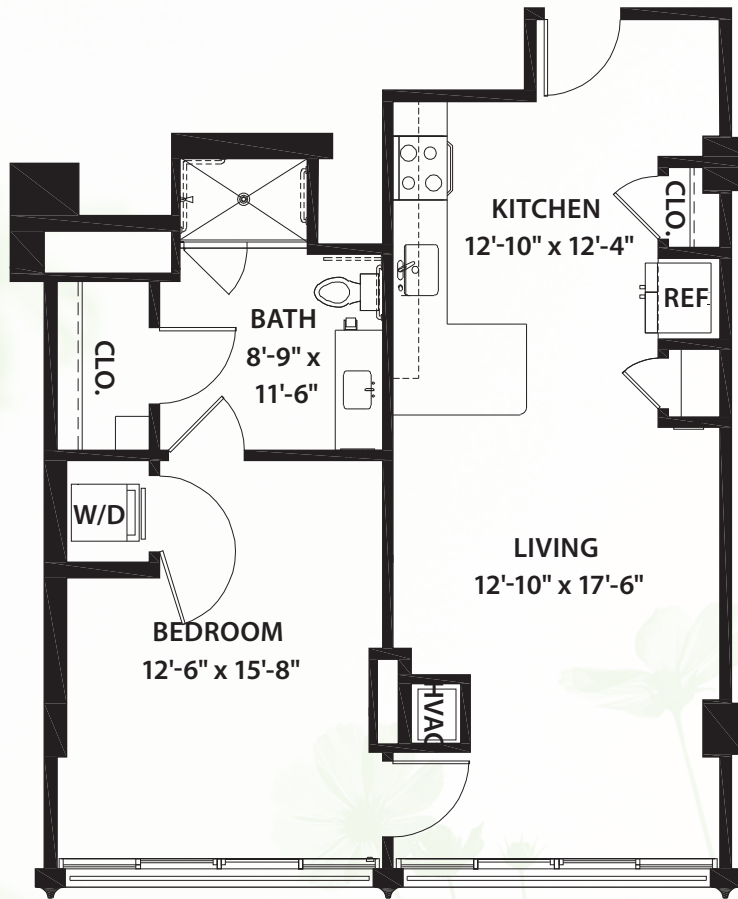

Signature Series
#206

ONE BEDROOM / ONE BATHROOM / 824 SQ.FT.
CLUB TOWER / CITY VIEW

* Size and dimensions may vary

 **Canterbury Court**
Where lives blossom

3750 Peachtree Road, N.E., Atlanta, GA 30319 | 404-365-3163 | CanterburyCourt.org