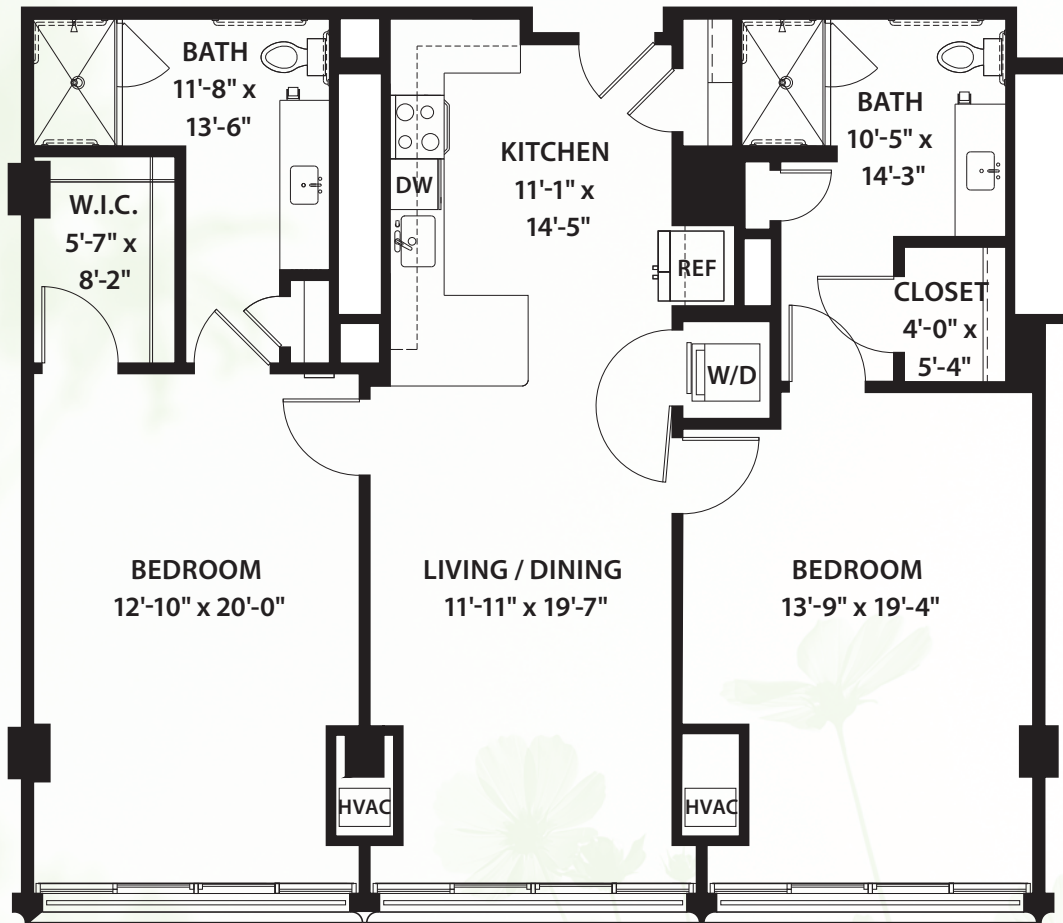

Signature Series
#209 (Type C)

TWO BEDROOM / TWO BATHROOM / 1,407 SQ.FT.
CLUB TOWER / CITY VIEW

* Size and dimensions may vary

 **Canterbury Court**
Where lives blossom

3750 Peachtree Road, N.E., Atlanta, GA 30319 | 404-365-3163 | CanterburyCourt.org