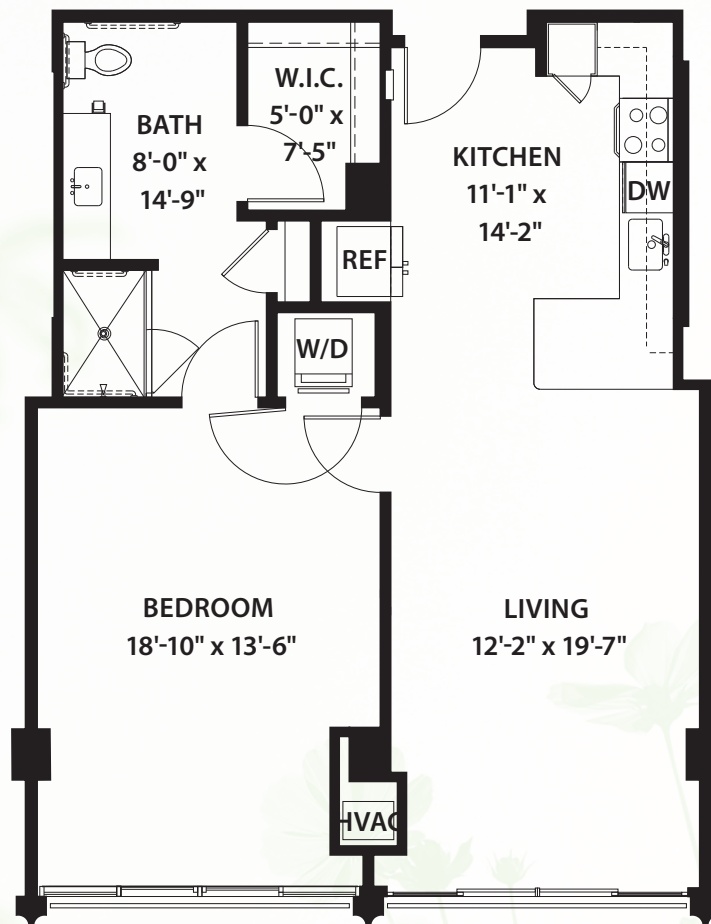

Signature Series
#215

ONE BEDROOM / ONE BATHROOM / 937 SQ.FT.
CLUB TOWER / CITY VIEW

* Size and dimensions may vary

 **Canterbury Court**
Where lives blossom

3750 Peachtree Road, N.E., Atlanta, GA 30319 | 404-365-3163 | CanterburyCourt.org