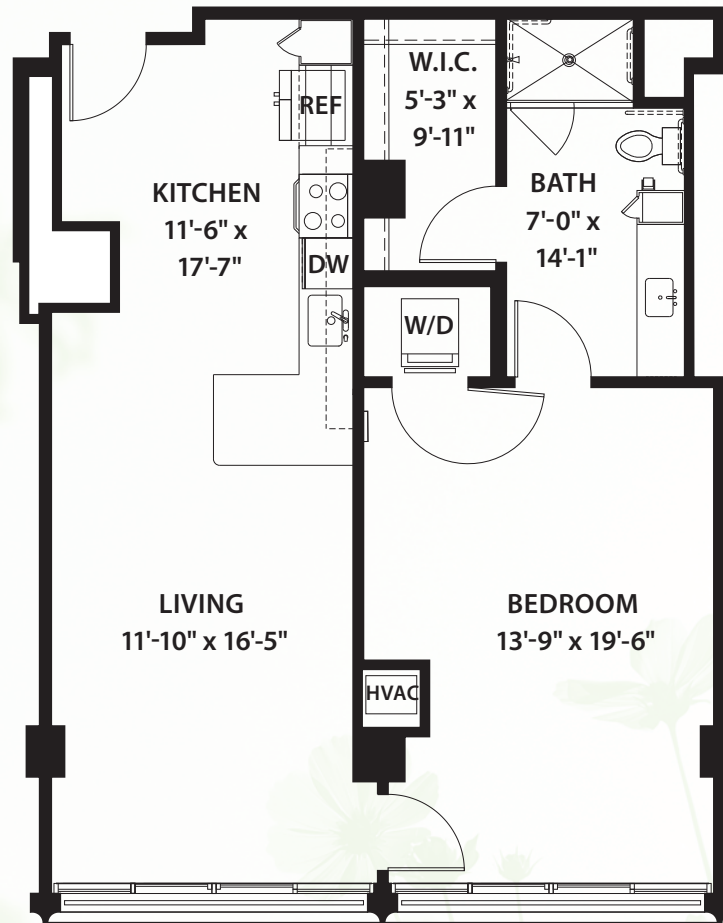

Signature Series
#216

ONE BEDROOM / ONE BATHROOM / 937 SQ.FT.
CLUB TOWER / CITY VIEW

* Size and dimensions may vary

 **Canterbury Court**
Where lives blossom

3750 Peachtree Road, N.E., Atlanta, GA 30319 | 404-365-3163 | CanterburyCourt.org