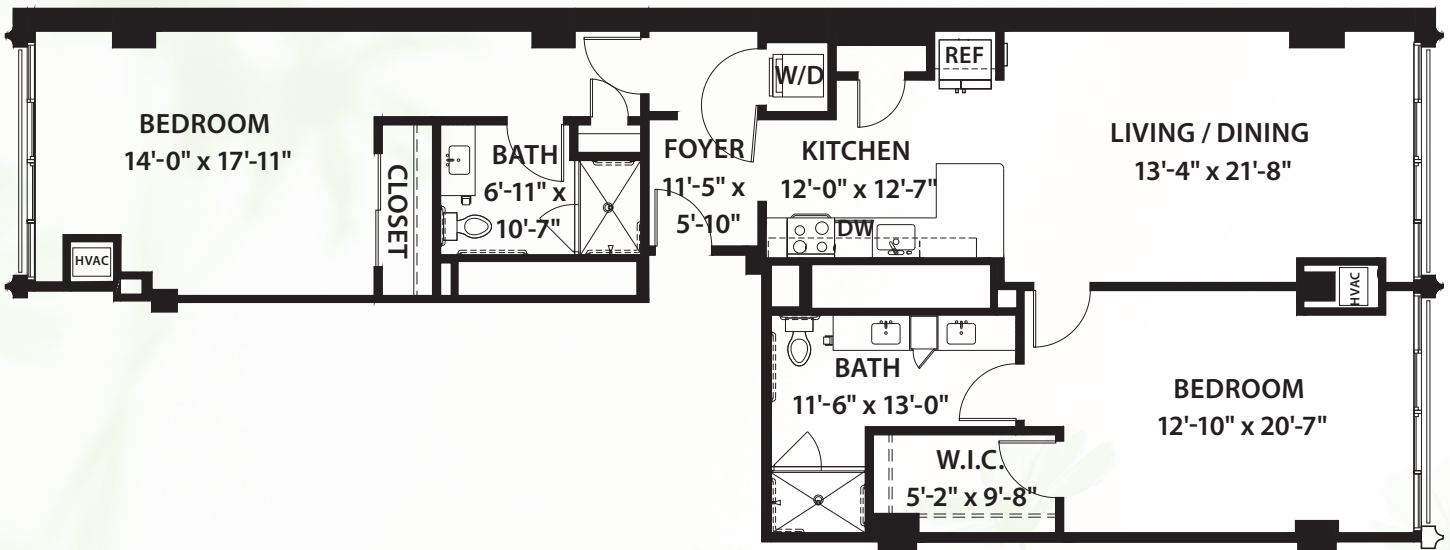

Signature Series
#219 (Type B)

TWO BEDROOM / TWO BATHROOM / 1,553 SQ.FT.
CLUB TOWER / GARDEN & CITY VIEW

* Size and dimensions may vary

 **Canterbury Court**
Where lives blossom

3750 Peachtree Road, N.E., Atlanta, GA 30319 | 404-365-3163 | CanterburyCourt.org