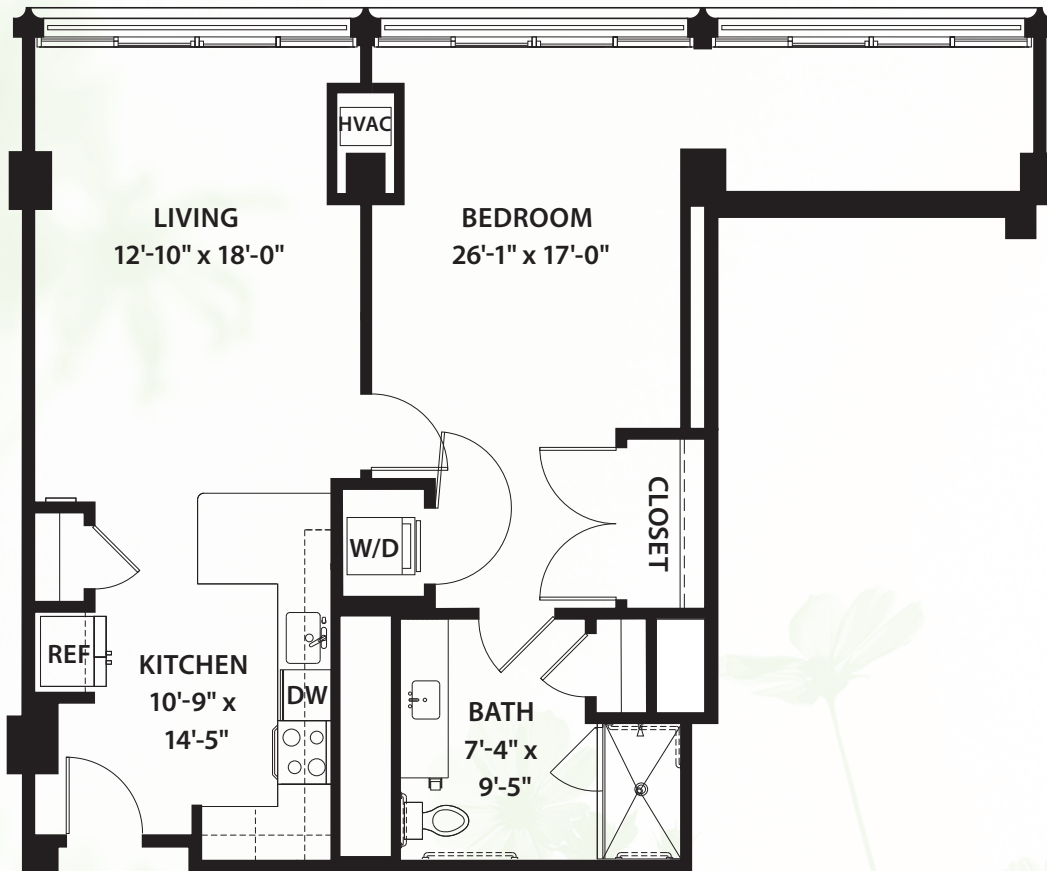

Signature Series
#220

ONE BEDROOM / ONE BATHROOM / 973 SQ.FT.
CLUB TOWER / GARDEN VIEW

* Size and dimensions may vary

 **Canterbury Court**
Where lives blossom

3750 Peachtree Road, N.E., Atlanta, GA 30319 | 404-365-3163 | CanterburyCourt.org