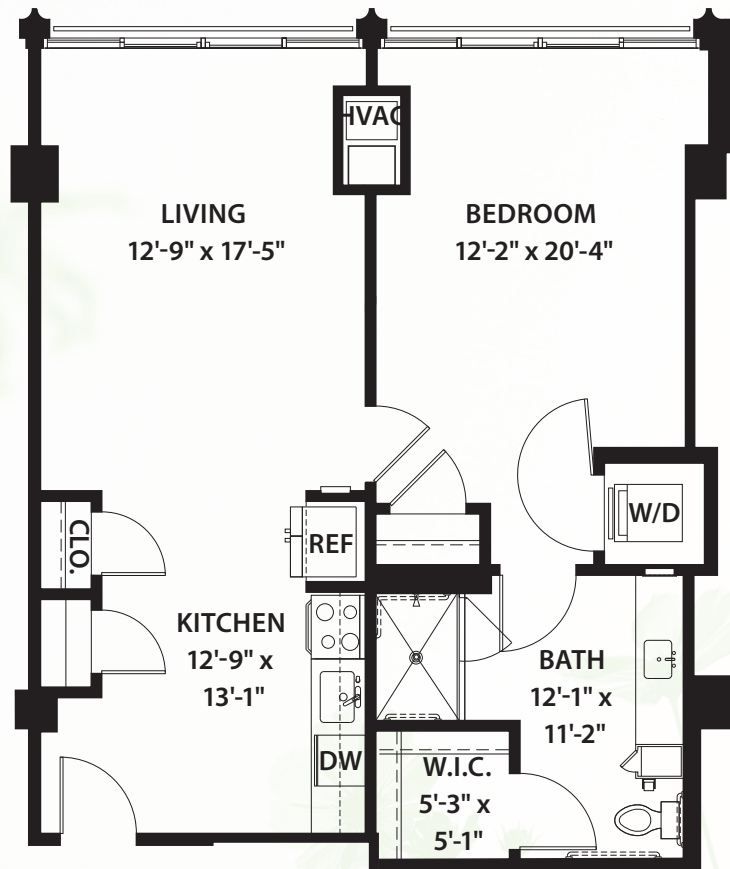

*Signature Series*  
**#255**

**ONE BEDROOM / ONE BATHROOM / 893 SQ.FT.**  
**PEACHTREE TOWER / GARDEN VIEW**

\* Size and dimensions may vary

 **Canterbury Court**  
*Where lives blossom*

3750 Peachtree Road, N.E., Atlanta, GA 30319 | 404-365-3163 | [CanterburyCourt.org](http://CanterburyCourt.org)