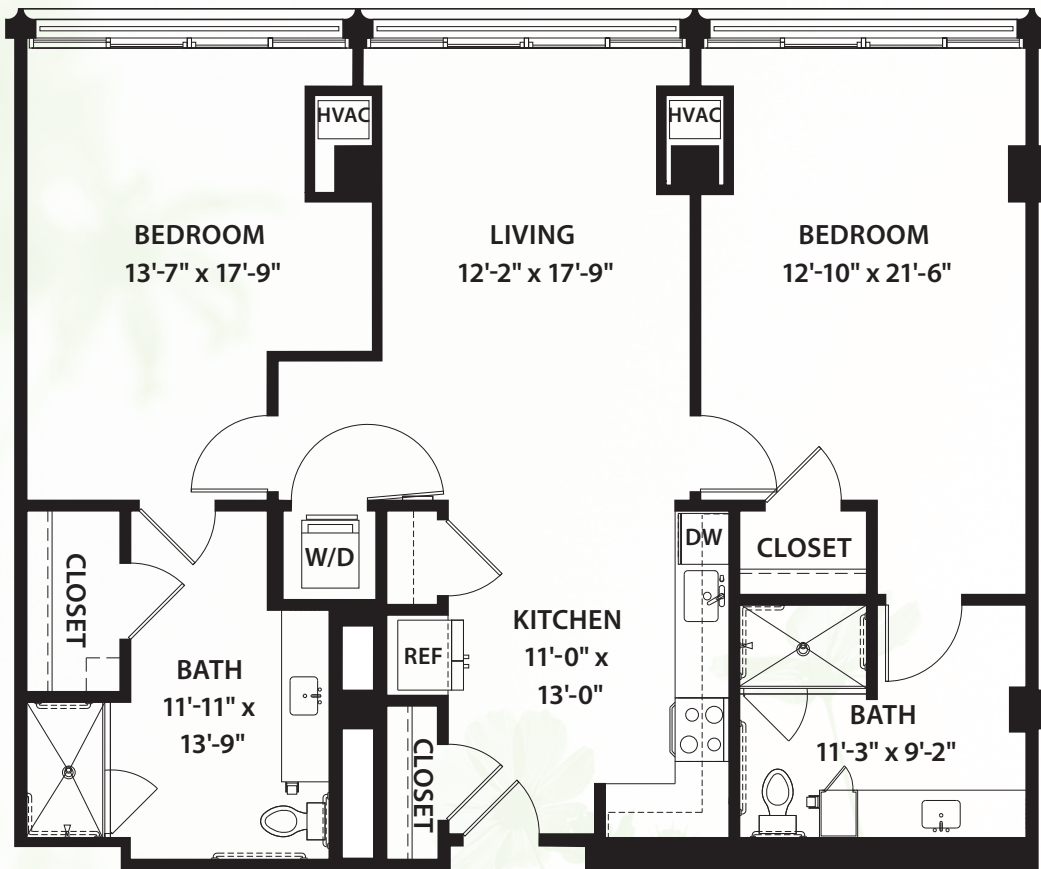

Signature Series
#256

TWO BEDROOM / TWO BATHROOM / 1,325 SQ.FT.
PEACHTREE TOWER / GARDEN VIEW

* Size and dimensions may vary

 **Canterbury Court**
Where lives blossom

3750 Peachtree Road, N.E., Atlanta, GA 30319 | 404-365-3163 | CanterburyCourt.org