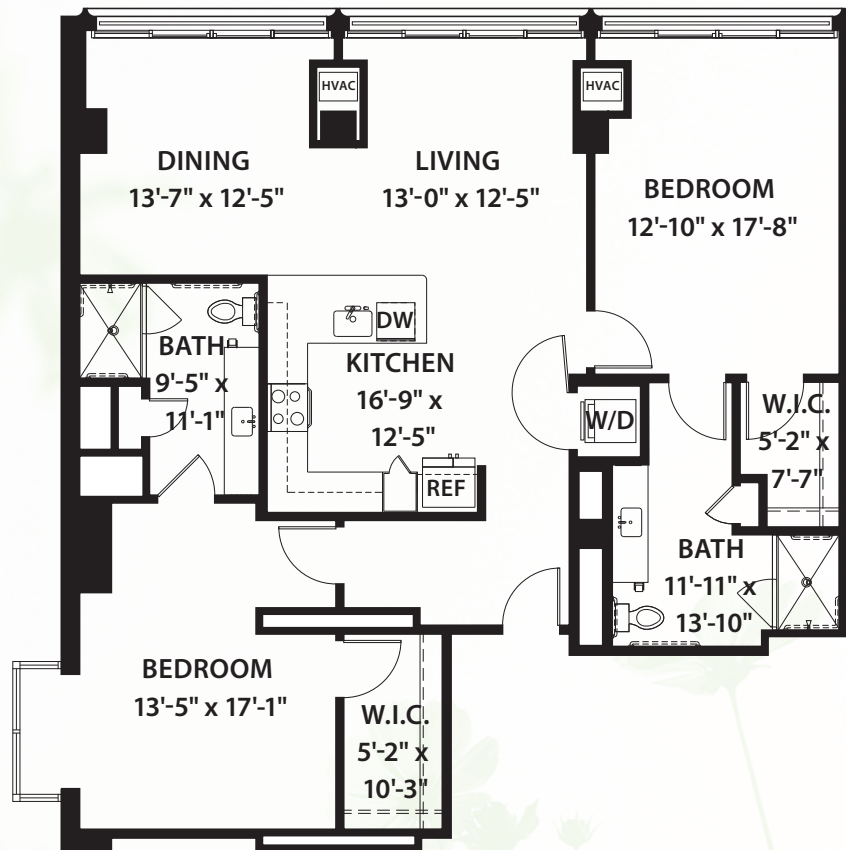

Signature Series
#257

TWO BEDROOM / TWO BATHROOM / 1,576 SQ.FT.
PEACHTREE TOWER / GARDEN VIEW

* Size and dimensions may vary

 **Canterbury Court**
Where lives blossom

3750 Peachtree Road, N.E., Atlanta, GA 30319 | 404-365-3163 | CanterburyCourt.org