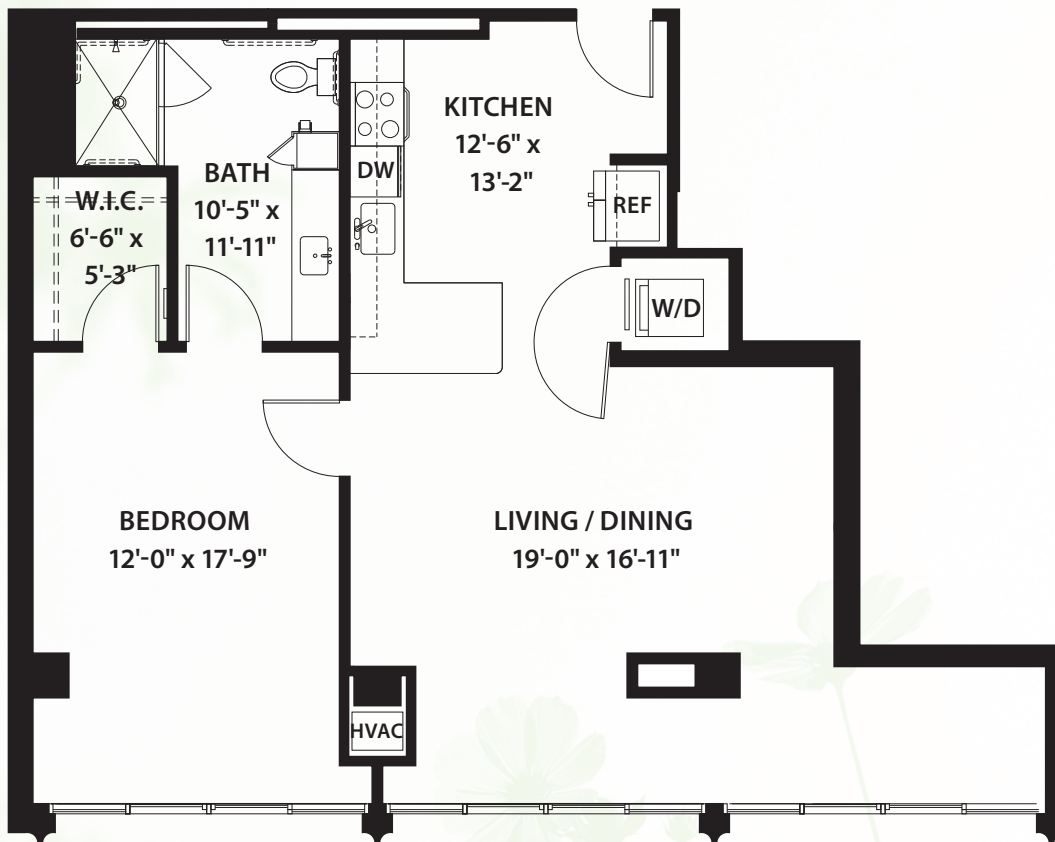

*Signature Series*  
**#258**

**ONE BEDROOM / ONE BATHROOM / 1,054 SQ.FT.**  
**PEACHTREE TOWER / CITY VIEW**

\* Size and dimensions may vary

 **Canterbury Court**  
*Where lives blossom*

3750 Peachtree Road, N.E., Atlanta, GA 30319 | 404-365-3163 | [CanterburyCourt.org](http://CanterburyCourt.org)