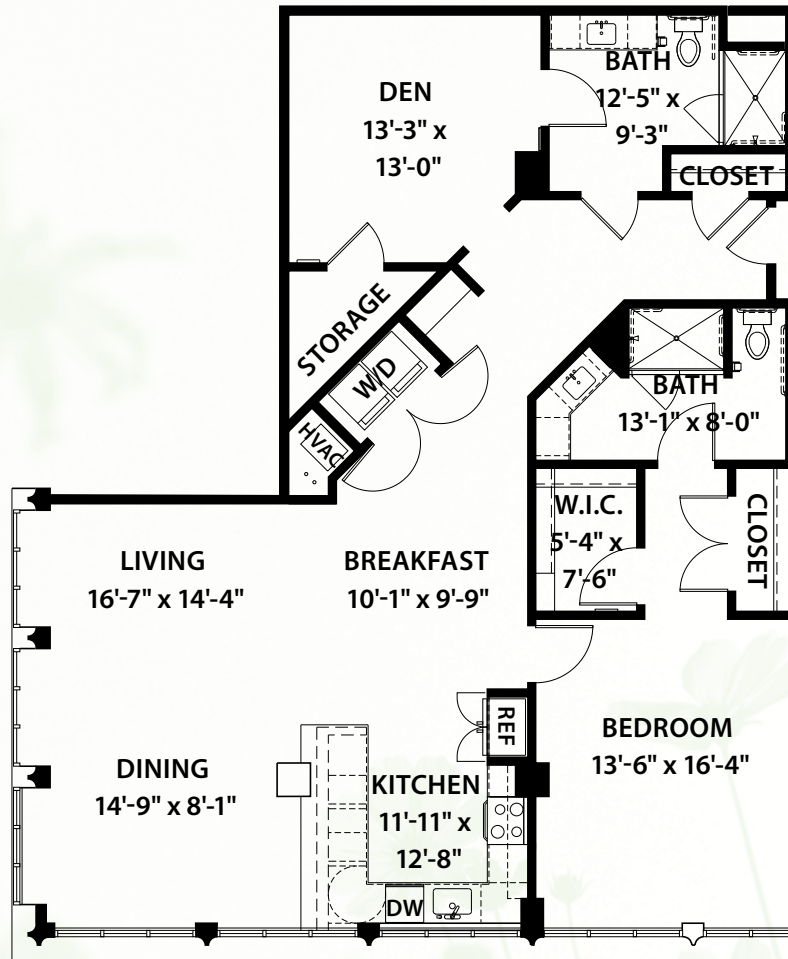

*Signature Series*  
**#260**

**ONE BEDROOM WITH DEN / TWO BATHROOM / 1,625 SQ.FT.  
PEACHTREE TOWER / CITY VIEW**

\* Size and dimensions may vary

 **Canterbury Court**  
*Where lives blossom*

3750 Peachtree Road, N.E., Atlanta, GA 30319 | 404-365-3163 | [CanterburyCourt.org](http://CanterburyCourt.org)