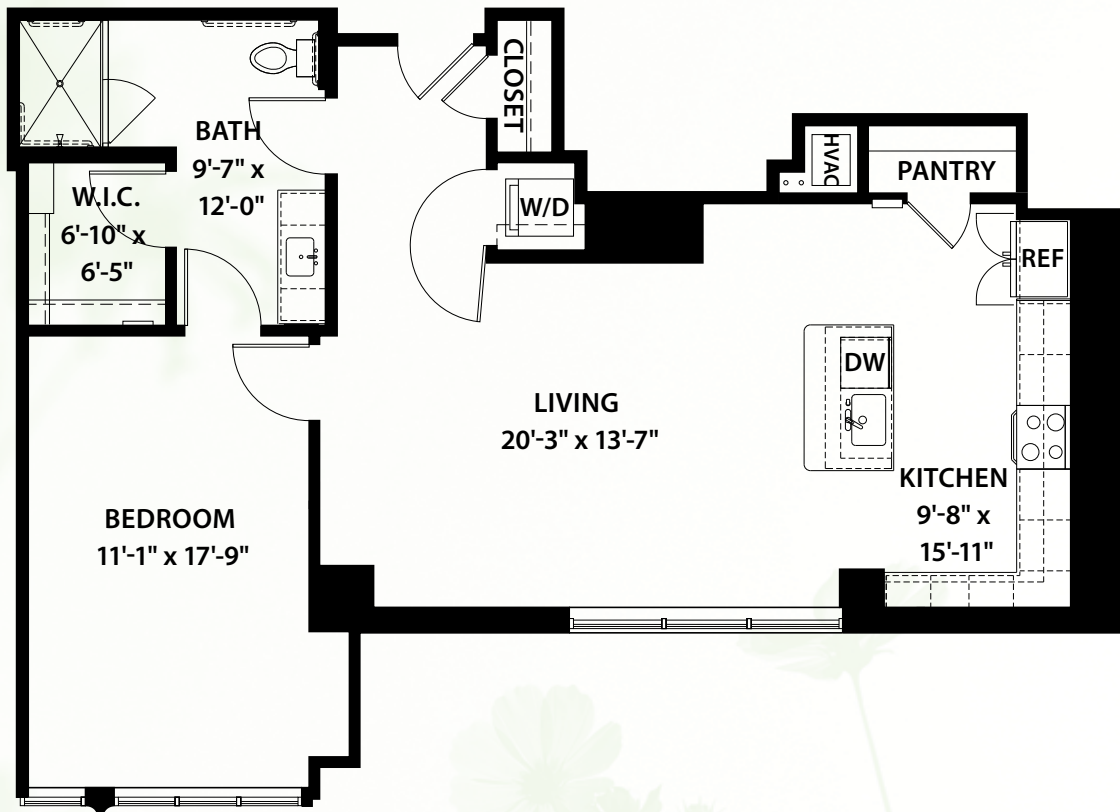

Signature Series
#261

**ONE BEDROOM / ONE BATHROOM / 1,001 SQ.FT.
PEACHTREE TOWER / CITY VIEW**

* Size and dimensions may vary

 **Canterbury Court**
Where lives blossom

3750 Peachtree Road, N.E., Atlanta, GA 30319 | 404-365-3163 | CanterburyCourt.org