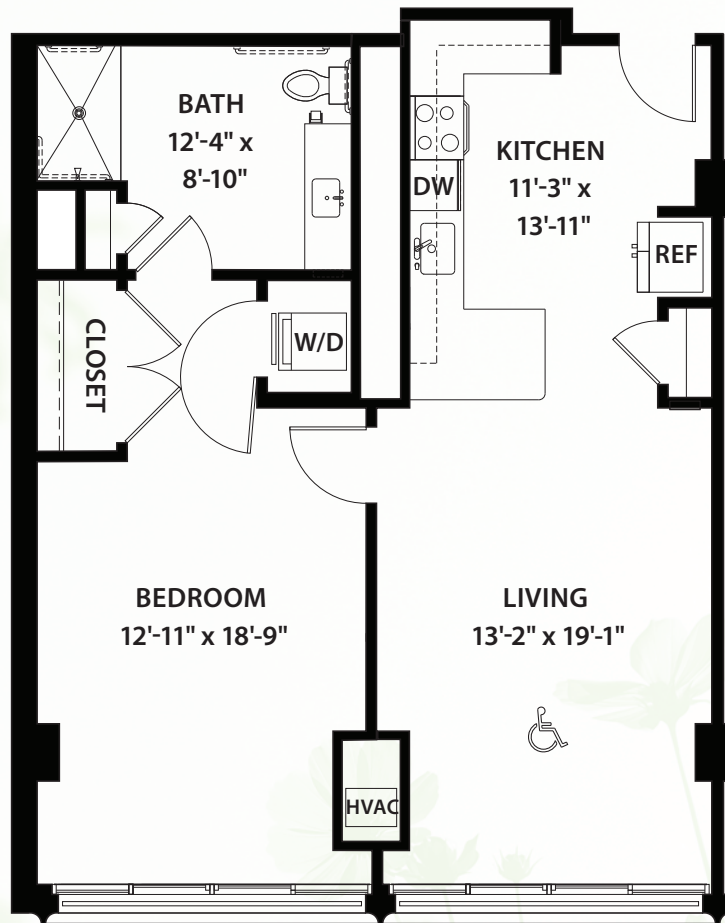

Signature Series
#306

ONE BEDROOM / ONE BATHROOM / 969 SQ.FT.
CLUB TOWER / GARDEN VIEW

* Size and dimensions may vary

 **Canterbury Court**
Where lives blossom

3750 Peachtree Road, N.E., Atlanta, GA 30319 | 404-365-3163 | CanterburyCourt.org