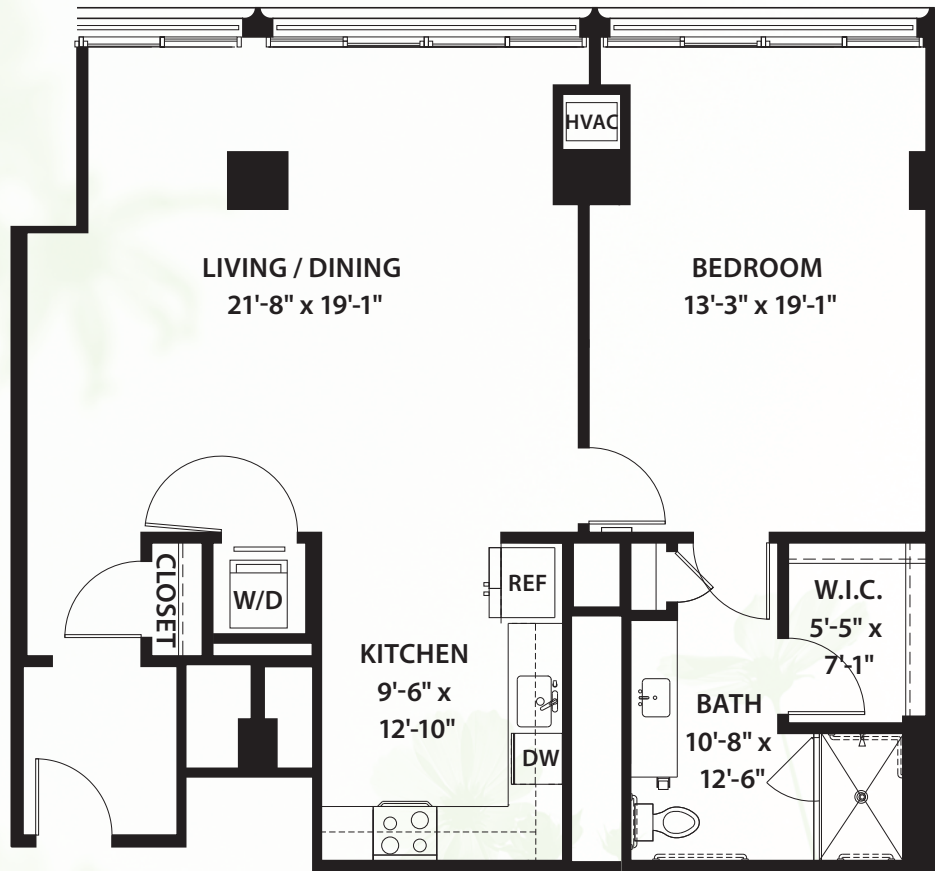

*Signature Series*  
**#321**

**ONE BEDROOM / ONE BATHROOM / 1,160 SQ.FT.**  
**CLUB TOWER / GARDEN VIEW**

\* Size and dimensions may vary

 **Canterbury Court**  
*Where lives blossom*

3750 Peachtree Road, N.E., Atlanta, GA 30319 | 404-365-3163 | [CanterburyCourt.org](http://CanterburyCourt.org)