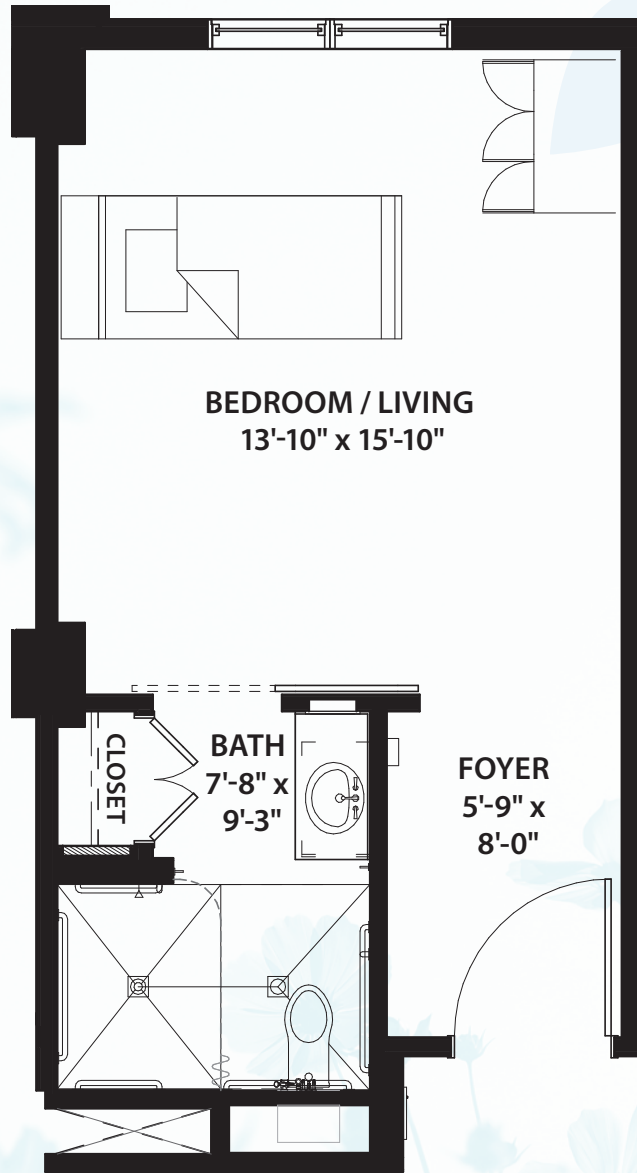

SAGE GLEN / SKILLED NURSING

ONE BATHROOM / 346 SQ. FT.

* Size and dimensions may vary

3750 Peachtree Road, N.E., Atlanta, GA 30319 | 404-365-3163 | CanterburyCourt.org