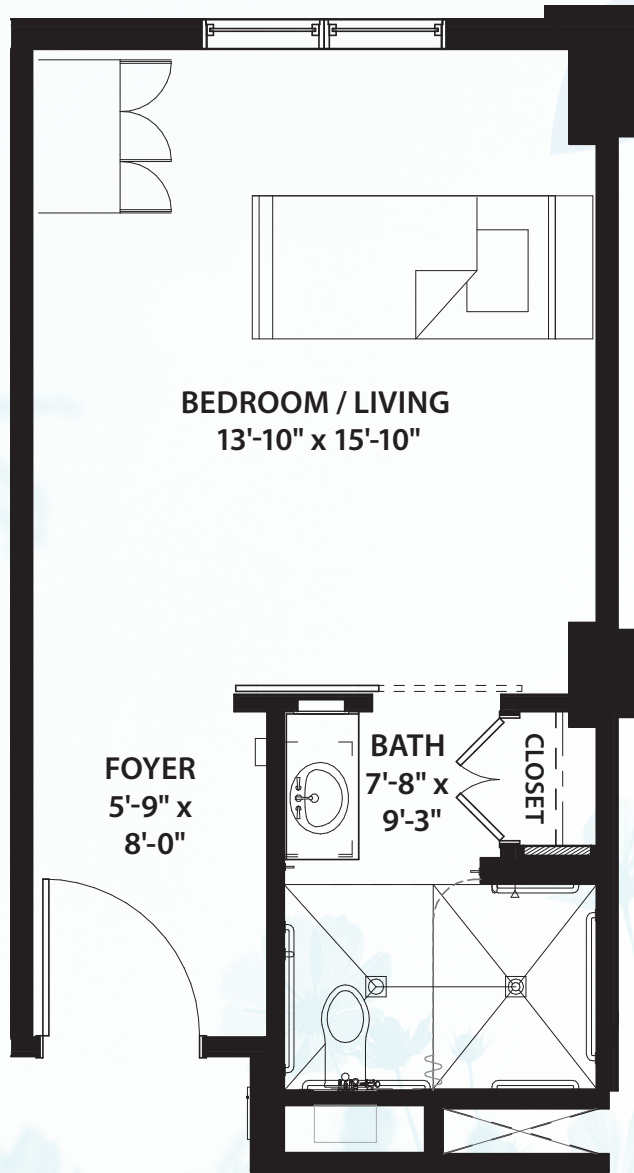

SAGE GLEN / SKILLED NURSING

ONE BATHROOM / 346 SQ. FT.

* Size and dimensions may vary

3750 Peachtree Road, N.E., Atlanta, GA 30319 | 404-365-3163 | CanterburyCourt.org