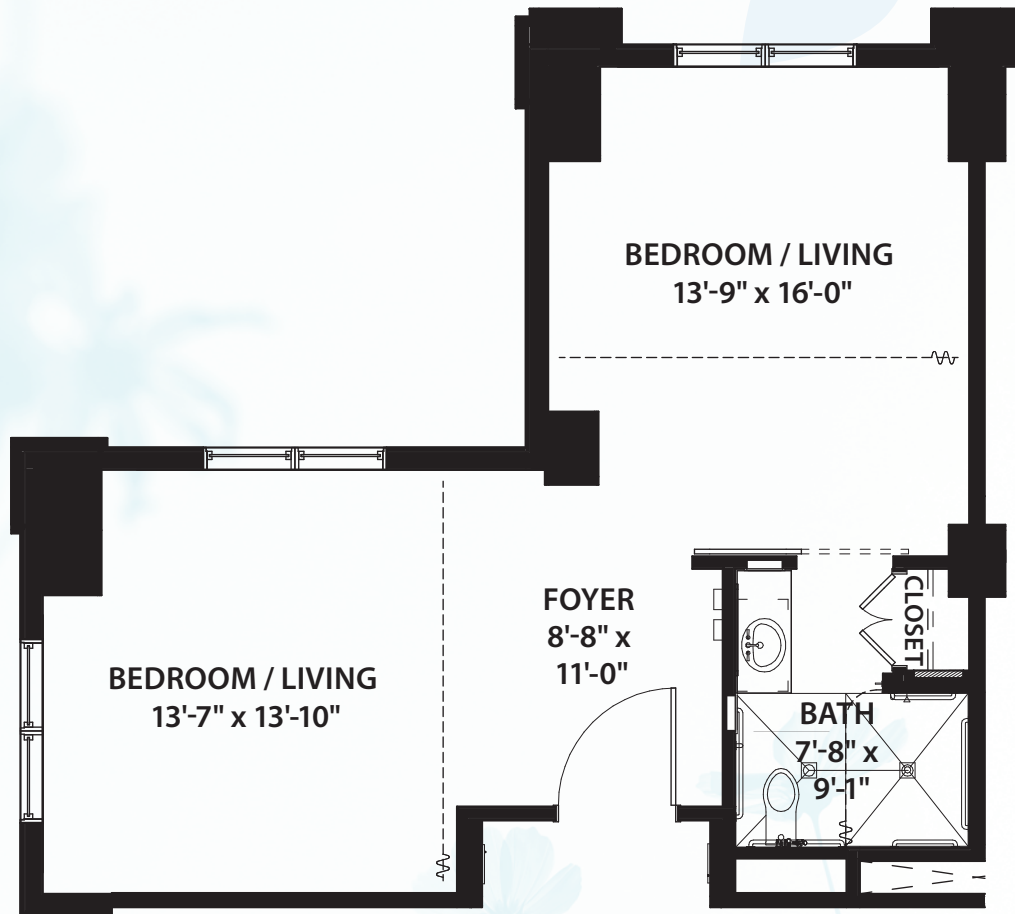

SAGE GLEN / SKILLED NURSING

ONE BATHROOM / 549 SQ. FT.

* Size and dimensions may vary

3750 Peachtree Road, N.E., Atlanta, GA 30319 | 404-365-3163 | CanterburyCourt.org