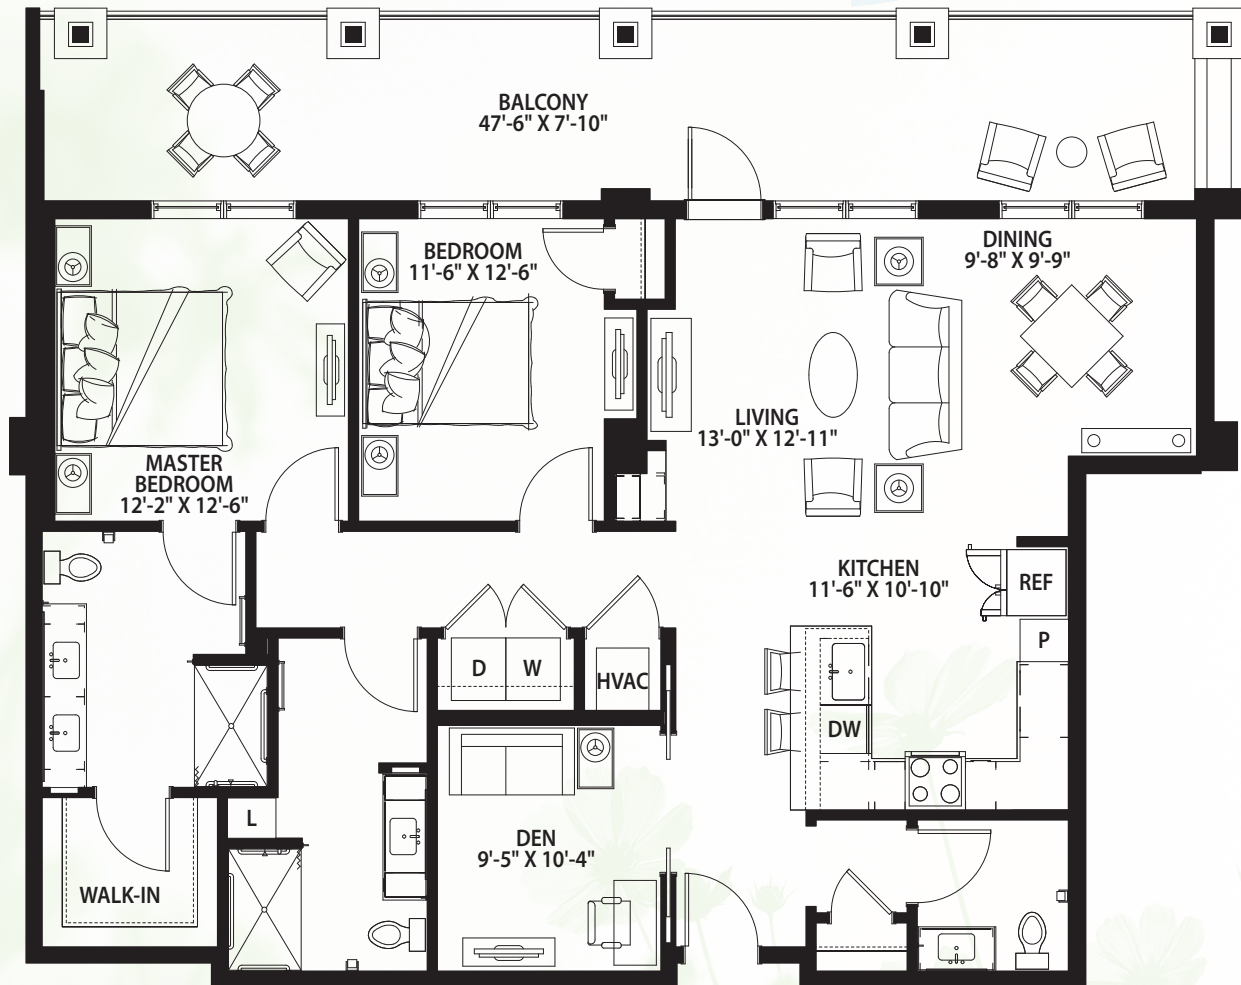

Azalea

TWO BEDROOM WITH DEN / TWO AND A HALF BATHROOM / 1,447 SQ. FT.
THE VERANDAS

* Size and dimensions may vary

 **Canterbury Court**
Where lives blossom

3750 Peachtree Road, N.E., Atlanta, GA 30319 | 404-365-3163 | CanterburyCourt.org