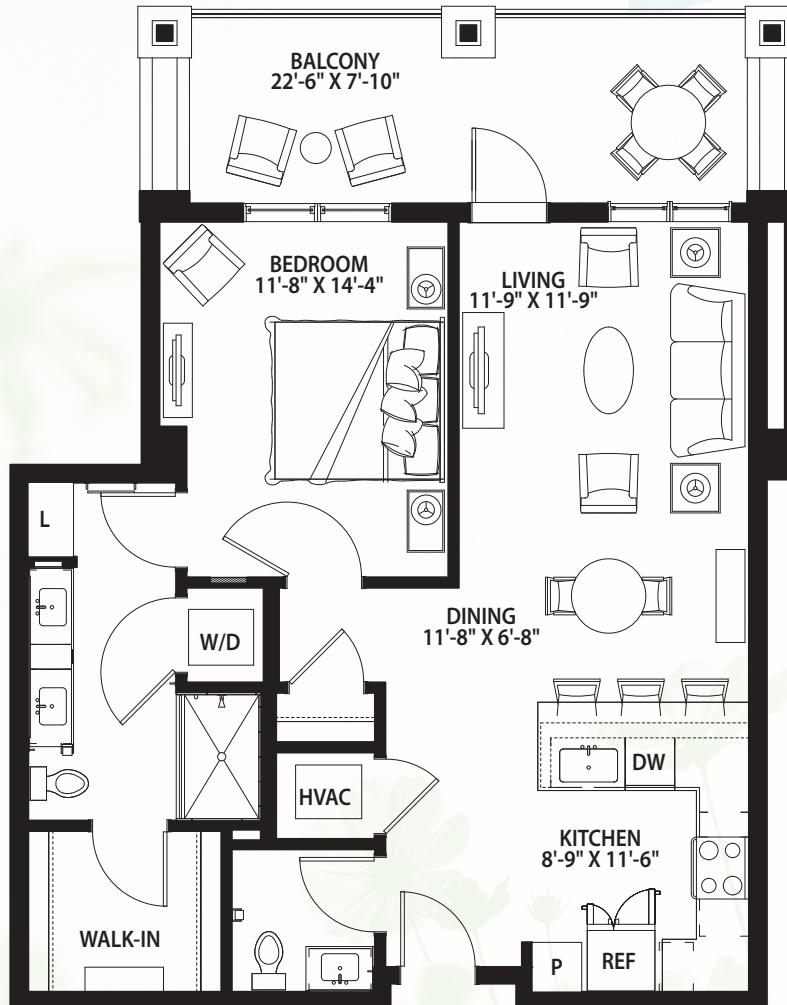

Fern

ONE BEDROOM / ONE AND A HALF BATHROOM / 901 SQ. FT.
THE VERANDAS

* Size and dimensions may vary

 **Canterbury Court**
Where lives blossom

3750 Peachtree Road, N.E., Atlanta, GA 30319 | 404-365-3163 | CanterburyCourt.org