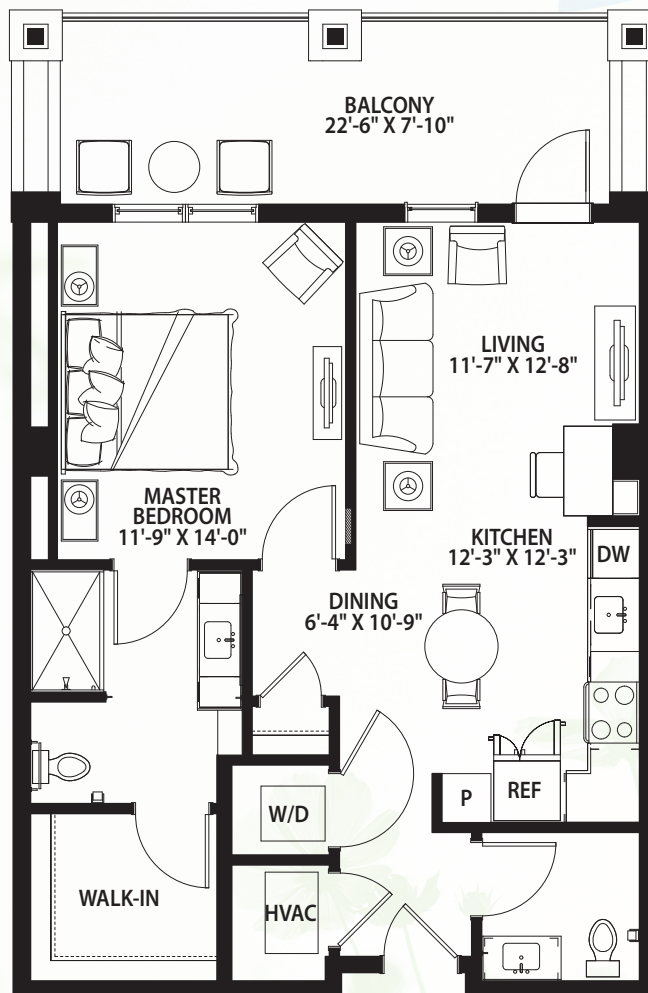

# Lily

ONE BEDROOM / ONE AND A HALF BATHROOM / 824 SQ. FT.  
THE VERANDAS

\* Size and dimensions may vary

 **Canterbury Court**  
*Where lives blossom*

3750 Peachtree Road, N.E., Atlanta, GA 30319 | 404-365-3163 | [CanterburyCourt.org](http://CanterburyCourt.org)