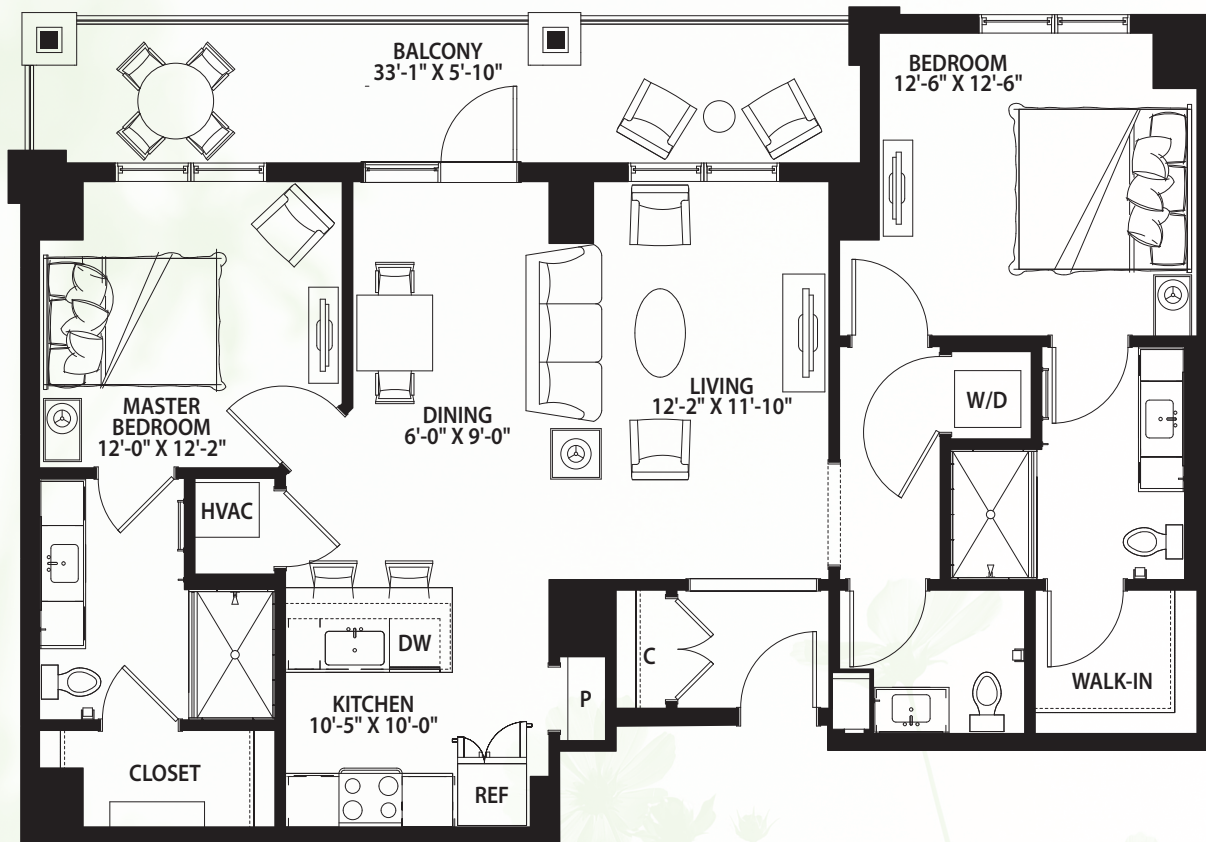

Orchid

TWO BEDROOM / TWO AND A HALF BATHROOM / 1,245 SQ. FT.
THE VERANDAS

* Size and dimensions may vary

 **Canterbury Court**
Where lives blossom

3750 Peachtree Road, N.E., Atlanta, GA 30319 | 404-365-3163 | CanterburyCourt.org