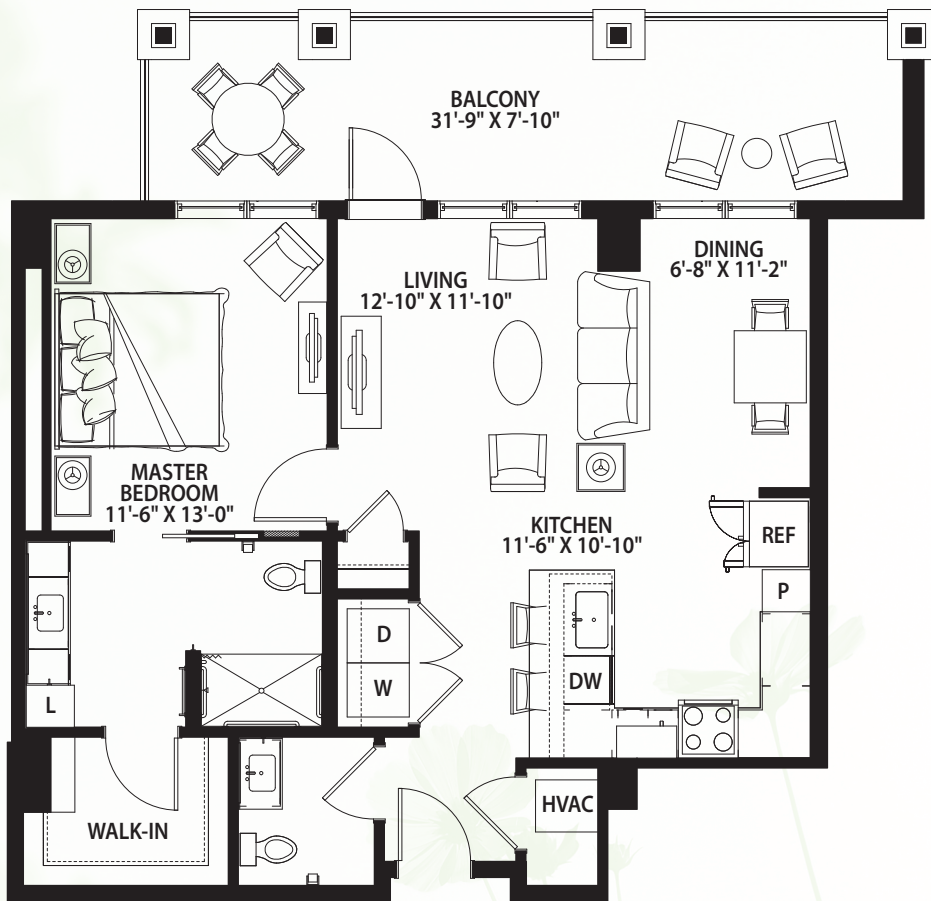

Rose

ONE BEDROOM / ONE AND A HALF BATHROOM / 911 SQ. FT.
THE VERANDAS

* Size and dimensions may vary

 **Canterbury Court**
Where lives blossom

3750 Peachtree Road, N.E., Atlanta, GA 30319 | 404-365-3163 | CanterburyCourt.org