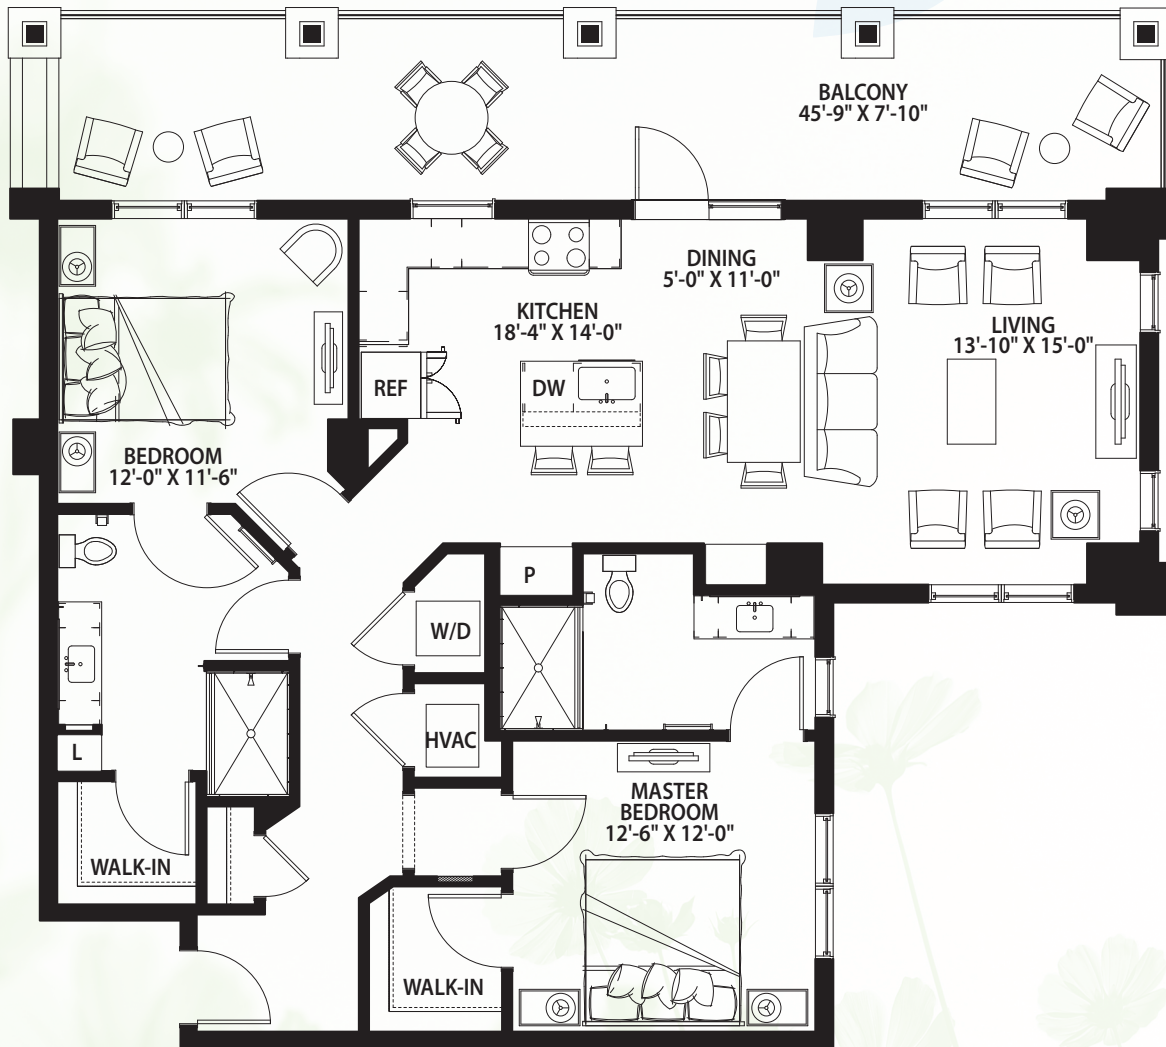

Scarlett

TWO BEDROOM / TWO BATHROOM / 1,299 SQ. FT.
THE VERANDAS

* Size and dimensions may vary

 **Canterbury Court**
Where lives blossom

3750 Peachtree Road, N.E., Atlanta, GA 30319 | 404-365-3163 | CanterburyCourt.org