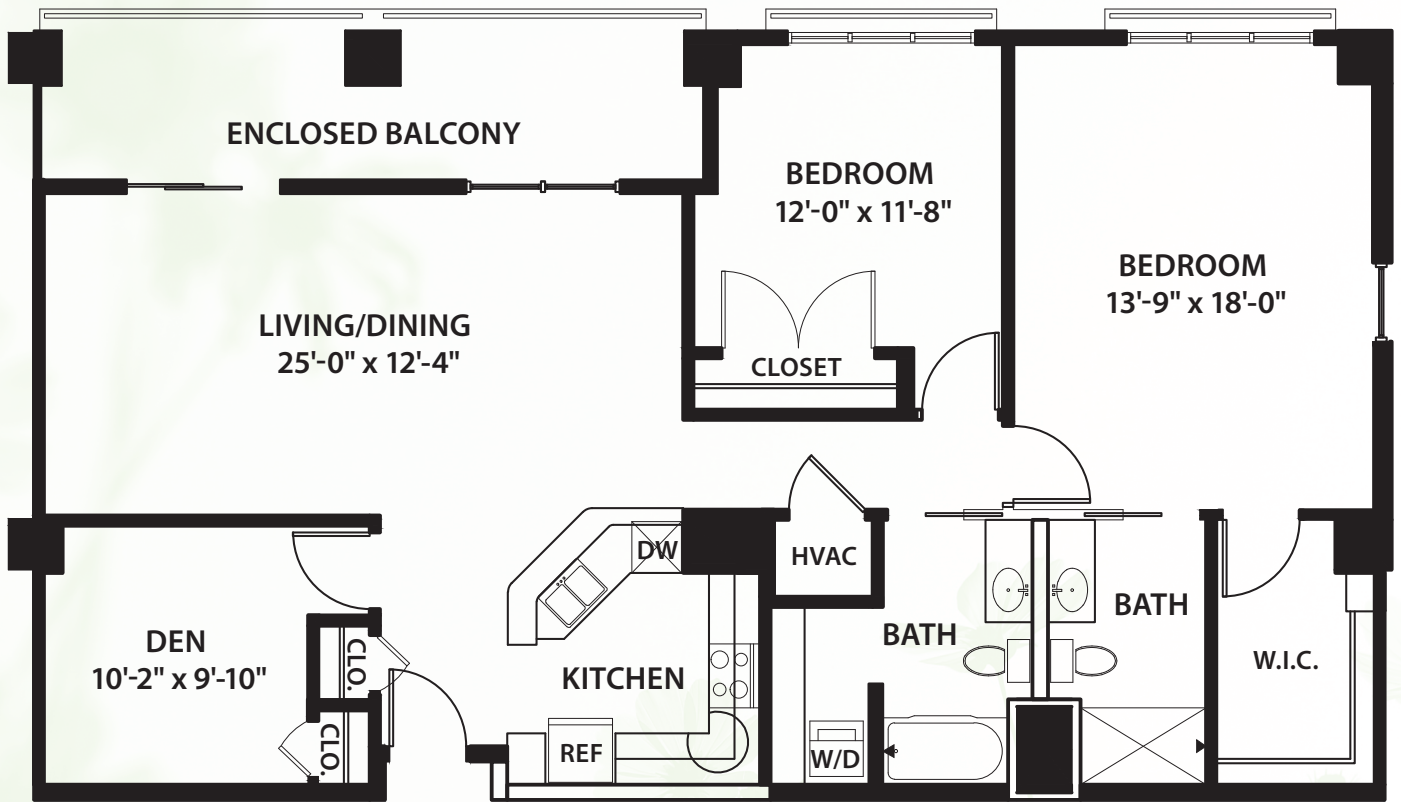

VERMONT TOWER

Two Bedroom P

TWO BEDROOM / TWO BATHROOM / DEN / 1,434 SQ.FT.

* Size and dimensions may vary

 **Canterbury Court**
Where lives blossom

3750 Peachtree Road, N.E., Atlanta, GA 30319 | 404-365-3163 | CanterburyCourt.org