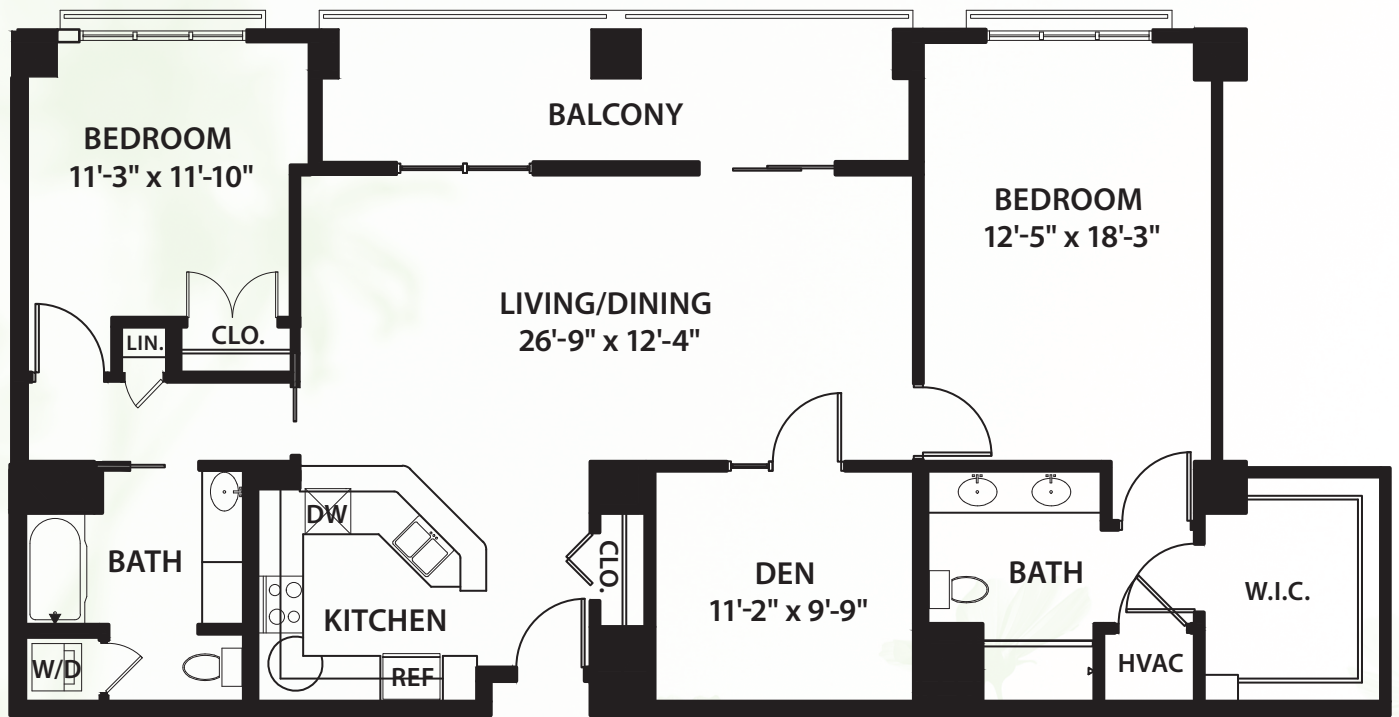

VERMONT TOWER

Two Bedroom R

TWO BEDROOM / TWO BATHROOM / DEN / 1,514 SQ.FT.

* Size and dimensions may vary

 **Canterbury Court**
Where lives blossom

3750 Peachtree Road, N.E., Atlanta, GA 30319 | 404-365-3163 | CanterburyCourt.org